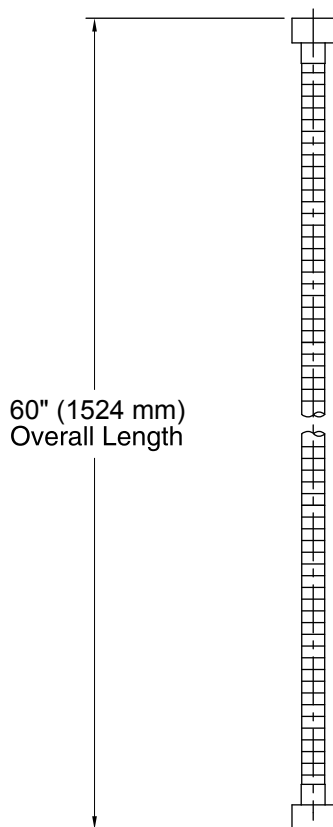

Features

- 60-inch hose length.
- Swivel base helps reach target areas.
- For use with a handshower (sold separately).
- KOHLER finishes resist corrosion and tarnishing.

Material

- Durable metal construction.

Technical Information

All product dimensions are nominal.

Notes

Install this product according to the installation guide.