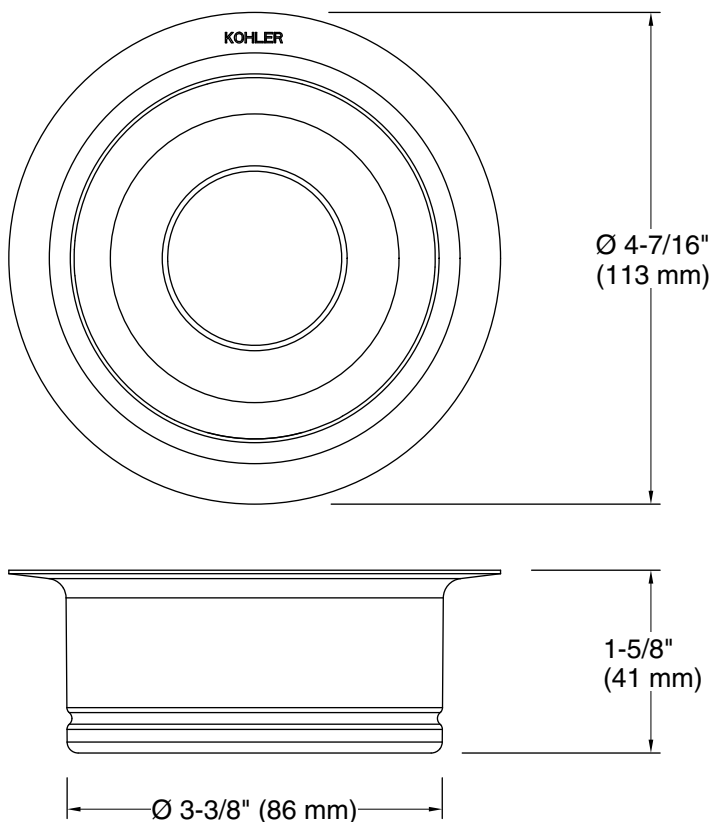

Disposal Flange with Stopper
K-11352

Technical Information

All product dimensions are nominal.

Material: Metal