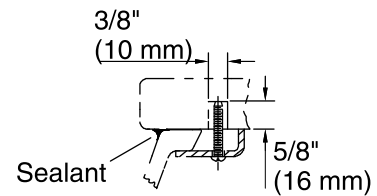

Technical Information

All product dimensions are nominal.

Installation:	Under-mount
Bowl area:	Length: 17" (432 mm) Width: 14" (356 mm) With overflow: Yes Water depth: 4" (102 mm)
Drain hole:	1-3/4" (44 mm)
Template:	1151011-7, required, not included