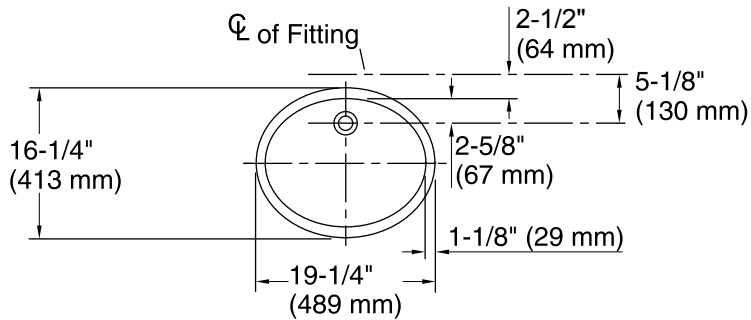

Features

- Oval basin with unglazed underside.
- Overflow drain.
- Fits standard 14- x 17-inch countertop cutout.

Material

- Vitreous china.

Installation

- Under-mount

Recommended Products/Accessories

K-8998 P-Trap

Technical Information

All product dimensions are nominal.

Installation:	Under-mount
Bowl area:	Length: 17" (432 mm) Width: 14" (356 mm) With overflow: Yes Water depth: 4" (102 mm)
Drain hole:	1-3/4" (44 mm)
Template:	1151011-7, required, not included