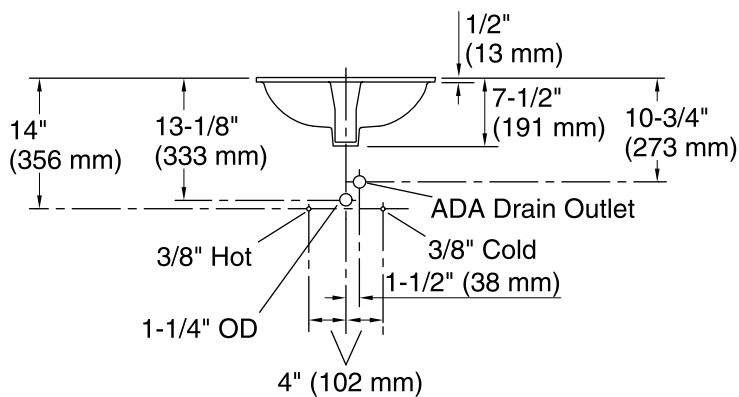

Features

- Oval basin with unglazed underside.
- Overflow drain.
- Fits standard 14- x 17-inch countertop cutout.

Material

- Vitreous china.

Installation

- Under-mount

Recommended Products/Accessories

K-8998 P-Trap

Technical Information

All product dimensions are nominal.

Installation:	Under-mount
Bowl area:	Length: 17" (432 mm) Width: 14" (356 mm) With overflow: Yes Water depth: 4" (102 mm)
Drain hole:	1-3/4" (44 mm)
Template:	1151011-7, required, not included