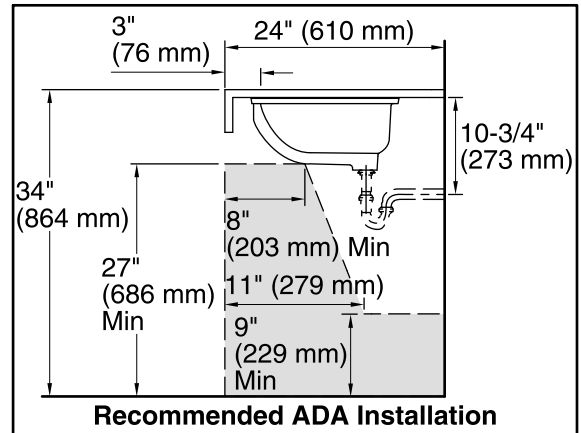

Features

- Oval basin with unglazed underside.
- Overflow drain.
- Fits standard 14- x 17-inch countertop cutout.

Material

- Vitreous china.

Installation

- Under-mount

Recommended Products/Accessories

K-8998 P-Trap

Technical Information

All product dimensions are nominal.

Installation:	Under-mount
Bowl area:	Length: 17" (432 mm) Width: 14" (356 mm) With overflow: Yes Water depth: 4" (102 mm)
Drain hole:	1-3/4" (44 mm)
Template:	1151011-7, required, not included