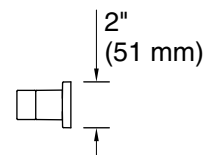

Technical Information

All product dimensions are nominal.

Installation Type: Wall-mount

Material: Zinc, Stainless Steel

Notes

Install this product according to the installation instructions.

WARNING: Risk of personal injury. The wall plates on the grab bar must be mounted to a brace between the wall studs. This will ensure that the weight of the user is adequately supported.

ADA compliant when installed to the specific requirements of these regulations.