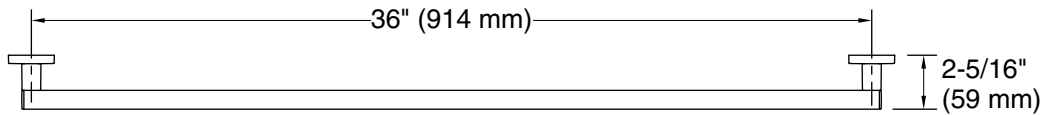

Features

- 36" (914 mm) bar.
- Provides minimum 300 lb. load capacity.

Material

- Premium metal construction for durability and reliability.
- KOHLER finishes resist corrosion and tarnishing.

Installation

Technical Information

All product dimensions are nominal.

Installation Type: Wall-mount

Material: Zinc, Stainless Steel

Notes

Install this product according to the installation instructions.

WARNING: Risk of personal injury. The wall plates on the grab bar must be mounted to a brace between the wall studs. This will ensure that the weight of the user is adequately supported.