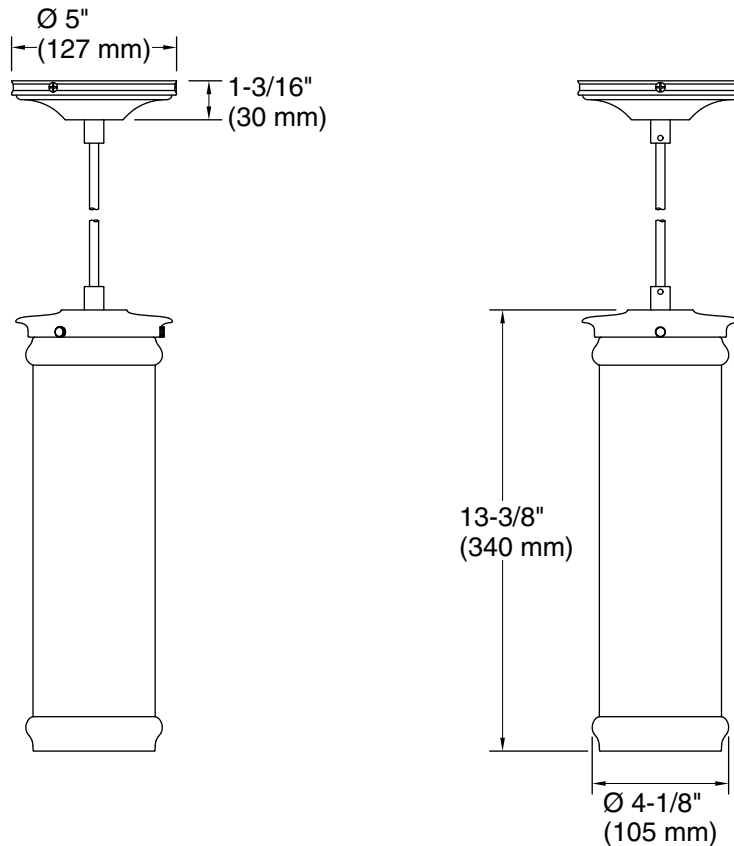

Required Electrical Service

One circuit required.

Lights: 120 V, 60 Hz

Technical Information

All product dimensions are nominal.

Installation Type: Ceiling-mount
Material: Brass
Number of Lights: 1
Lighting Type: Socket-based
Socket Type: E-12 Candelabra
Number of Shades: 1
Shade Type: Glass - clear
Hanging Type: Cord
Height: 15-5/16" (389 mm) - 135-5/16" (3437 mm)
Electrical component rating: Socket Rating: 60 Hz, 60 W, 450 Lumens, 3000K