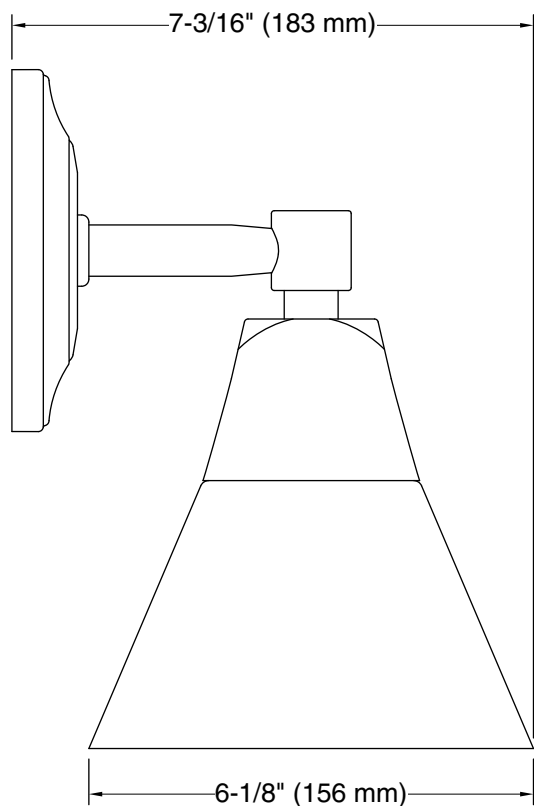

Required Electrical Service

One circuit required.

Lights: 120 V, 60 Hz

Technical Information

All product dimensions are nominal.

Installation Type: Wall-mount

Material: Brass

Number of Lights: 1

Lighting Type: Socket-based

Socket Type: E-26 Medium

Number of Shades: 1

Shade Type: Glass - frosted

Electrical component rating: Socket Rating: 60 Hz, 60 W, 800 Lumens, 3000K