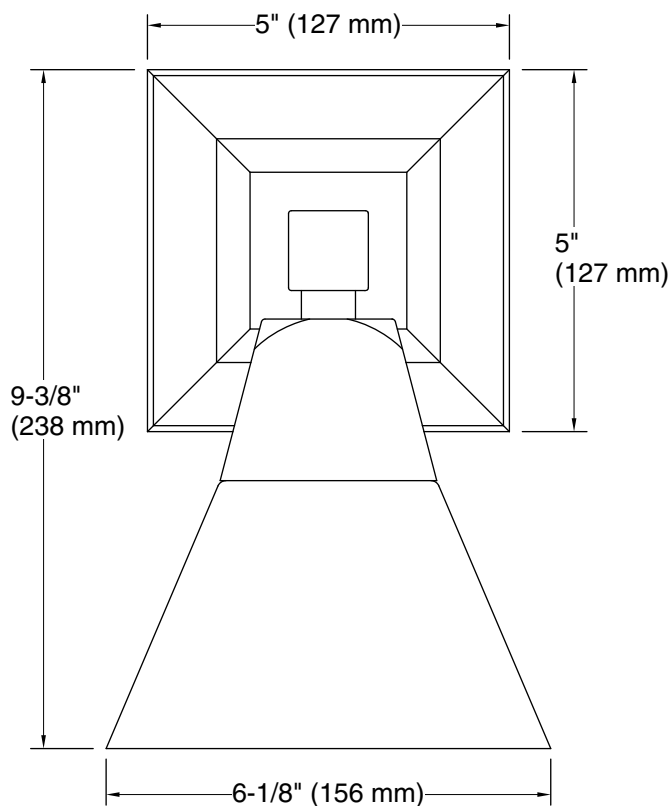

Required Electrical Service

One circuit required.

Lights: 120 V, 60 Hz

Technical Information

All product dimensions are nominal.

Installation Type: Wall-mount

Material: Brass

Number of Lights: 1

Lighting Type: Socket-based

Socket Type: E-26 Medium

Number of Shades: 1

Shade Type: Glass - frosted

Electrical component rating: Socket Rating: 60 Hz, 60 W, 800 Lumens, 3000K