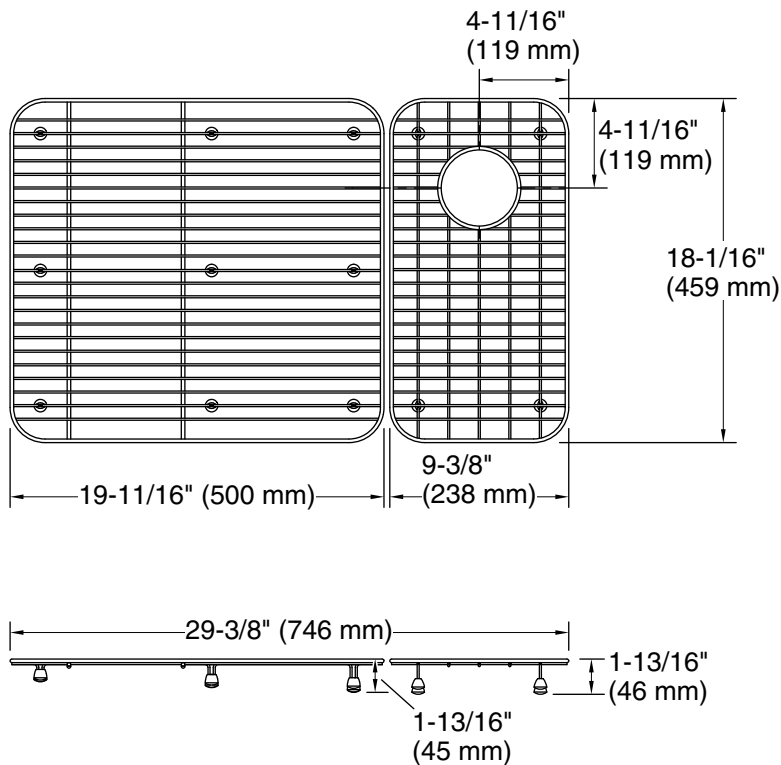

Ironridge™

36" sink bowl racks

K-24269

Features

- Designed to fit in bowl of K-24268 kitchen sink.
- Dual racks help protect sink surface from daily wear.
- Left rack specially designed to stack plates for drying.
- Right rack designed to prevent utensils from falling through rack while drying.
- Non-abrasive rubber feet will not harm bowl finish.
- Dishwasher safe.

Available Colors/Finishes

Color tiles intended for reference only.

Color	Code	Description
	ST	Stainless Steel

Technical Information

All product dimensions are nominal.

Material: Stainless Steel