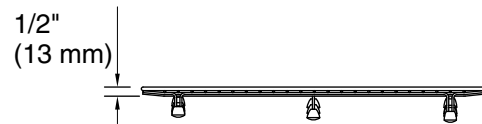

Available Colors/Finishes

Color tiles intended for reference only.

Color	Code	Description
	ST	Stainless Steel

Technical Information

All product dimensions are nominal.

Material: Stainless Steel