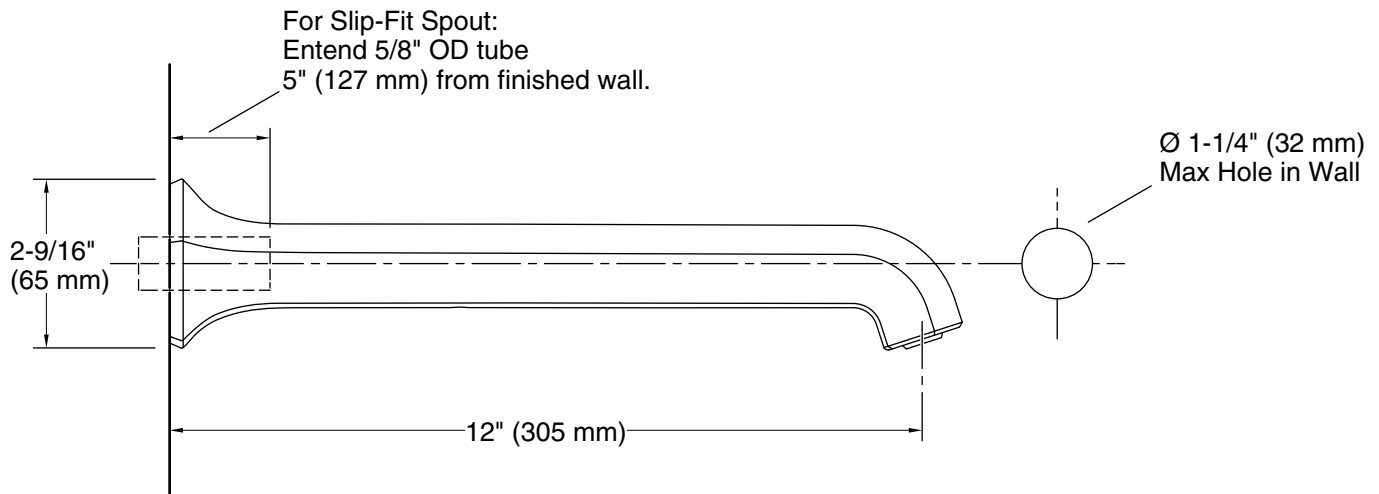

Features

- 12" non-diverter bath spout with slip-fit connection.
- 1½" max hole diameter.
- Part of the Occasion bathroom faucet and accessory collection.
- Diverter valve sold separately.

Material

- Premium metal construction for durability and reliability.
- KOHLER finishes resist corrosion and tarnishing.

Technical Information

All product dimensions are nominal.

Drain included: No