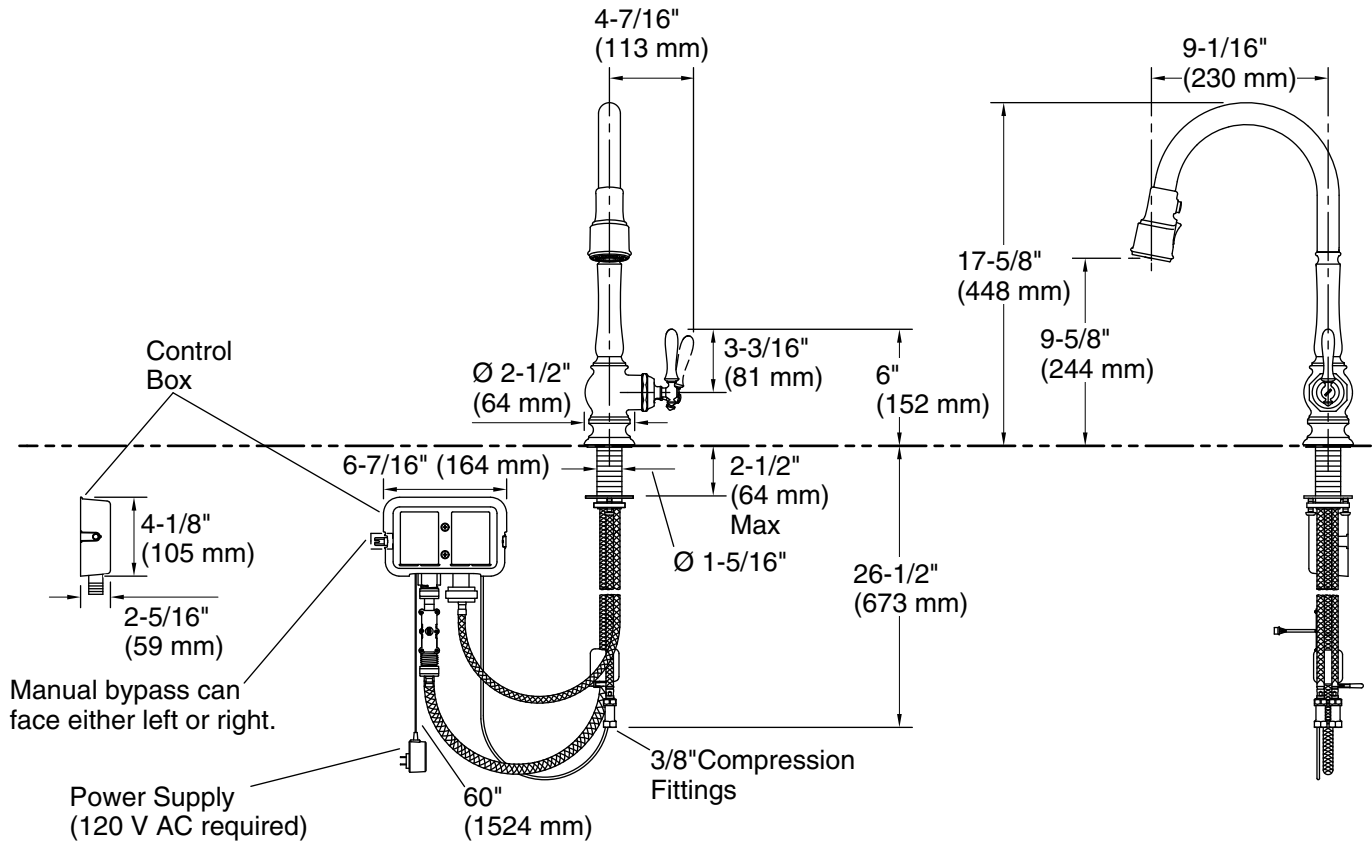

Technical Information

All product dimensions are nominal.

Drain included: No

Notes

Install this product according to the installation instructions.

ADA complaint for faucet handles only.

ADA, CSA B651 compliant when installed to the specific requirements of these regulations.