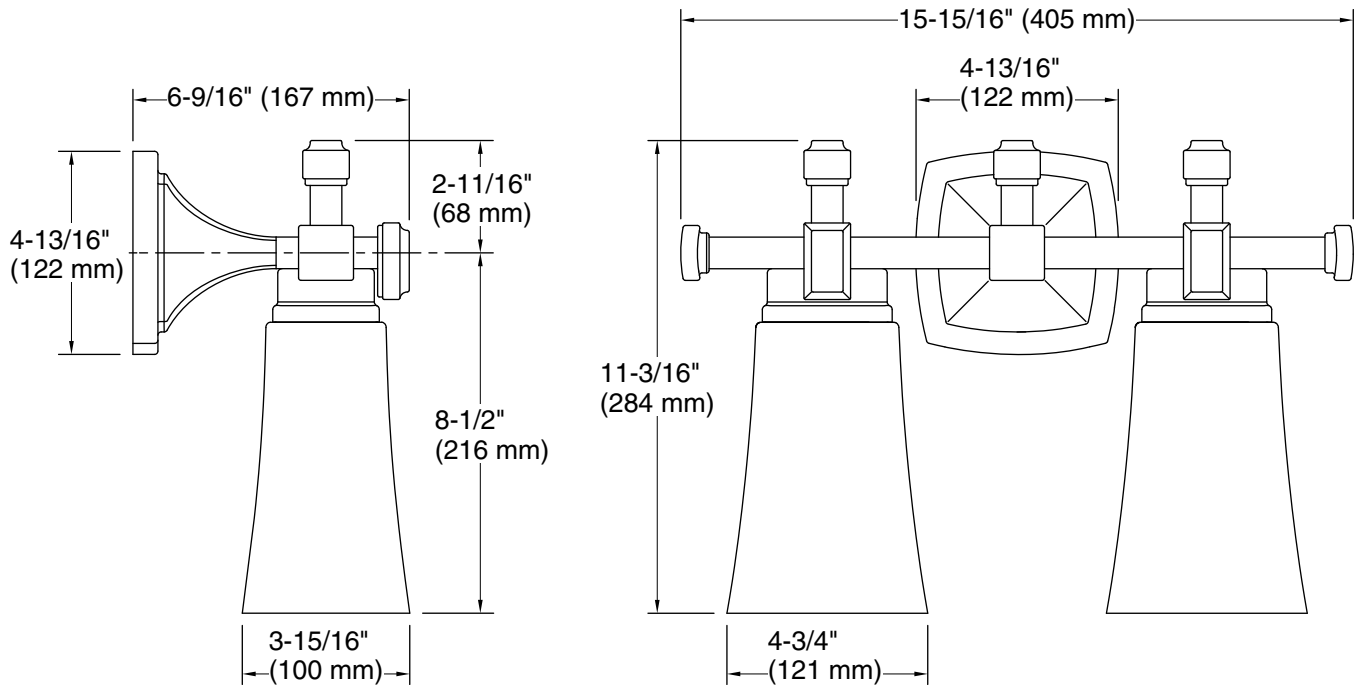

Required Electrical Service

One circuit required.

120 V, 60 Hz

Technical Information

All product dimensions are nominal.

Material: Steel, Glass, Aluminum, Zinc

Number of Lights: 2

Lighting Type: Socket-based

Socket Type: E-26 Medium

Number of Shades: 2

Shade Type: Glass - clear