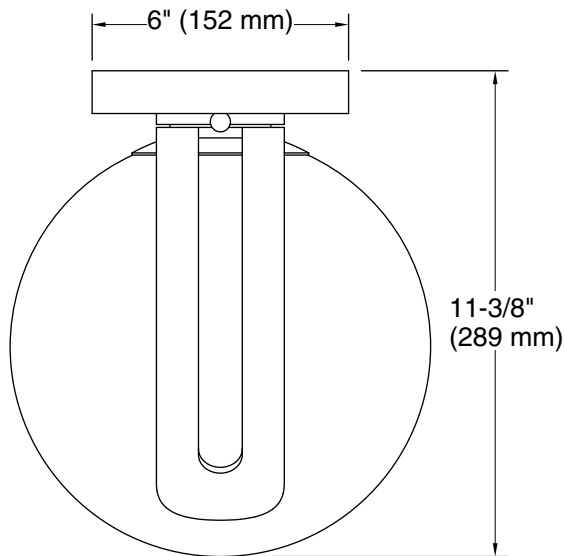

Required Electrical Service

One circuit required.

120 V, 60 Hz

Technical Information

All product dimensions are nominal.

Material: Steel, Aluminum, Glass

Number of Lights: 1

Lighting Type: Socket-based

Socket Type: E-26 Medium

Number of Shades: 1

Shade Type: Glass - frosted