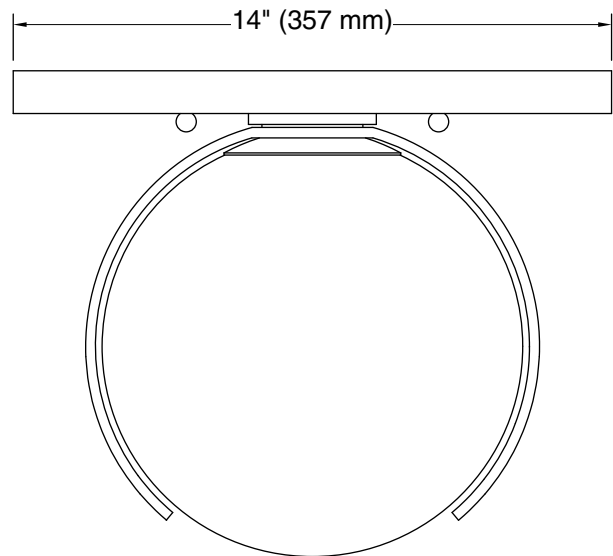

Required Electrical Service

One circuit required.

120 V, 60 Hz

Technical Information

All product dimensions are nominal.

Material: Steel, Aluminum, Glass

Number of Lights: 1

Lighting Type: Socket-based

Socket Type: E-26 Medium

Number of Shades: 1

Shade Type: Glass - frosted