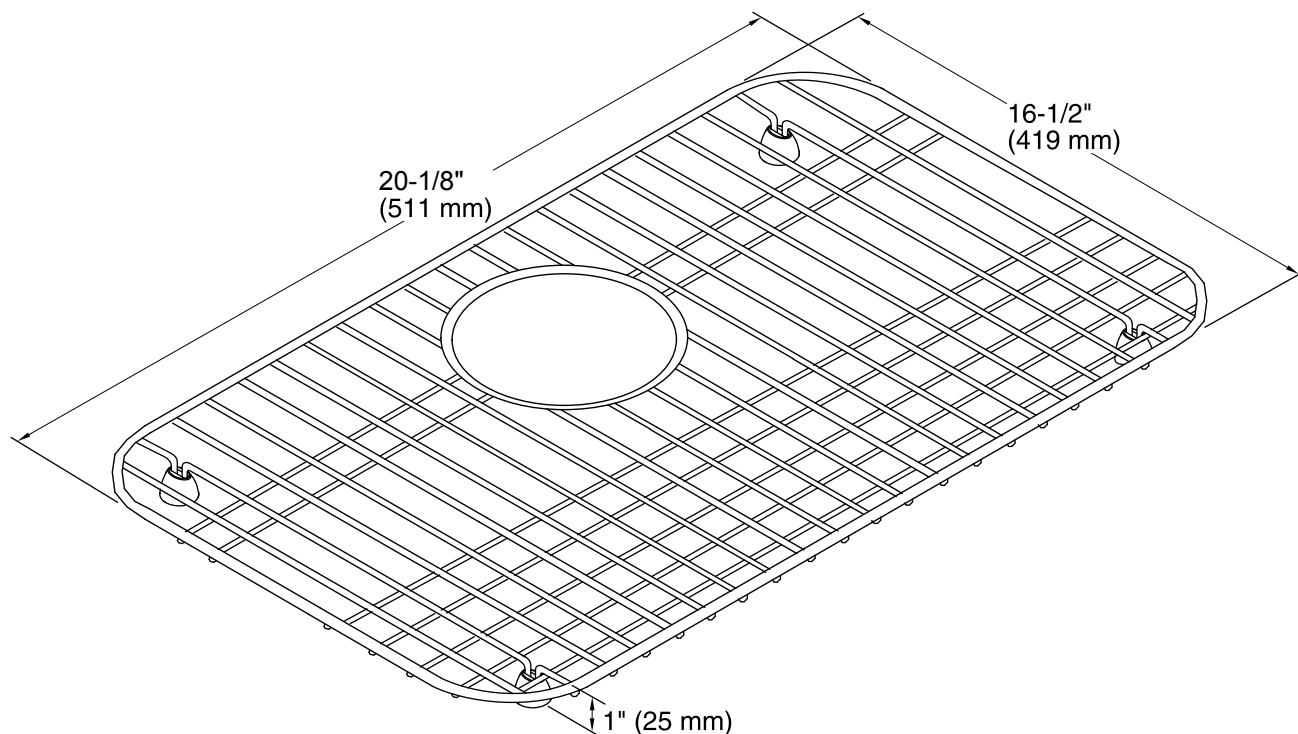

Color	Code	Description
	ST	Stainless Steel
	0	White

Technical Information

All product dimensions are nominal.

Material: Stainless Steel