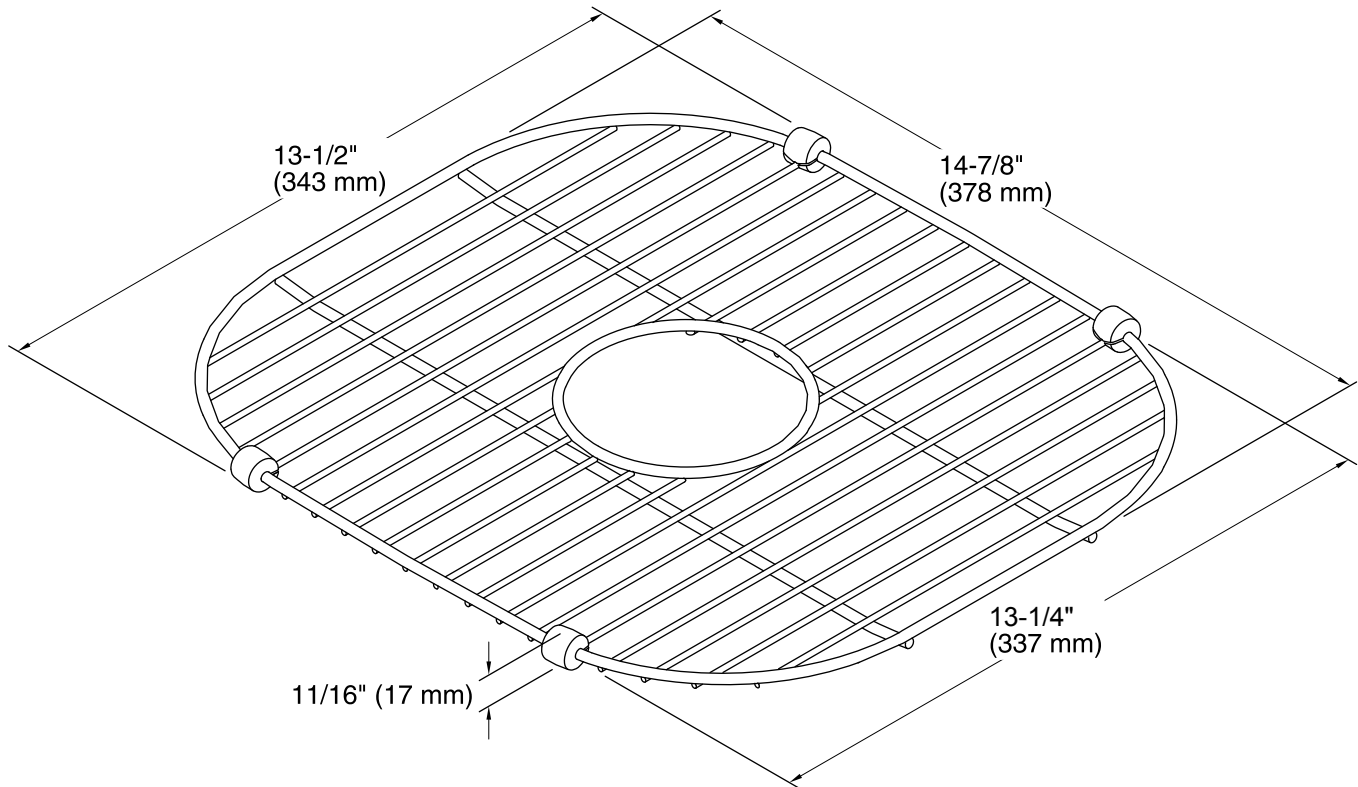

Technical Information

All product dimensions are nominal.

Material: Stainless Steel