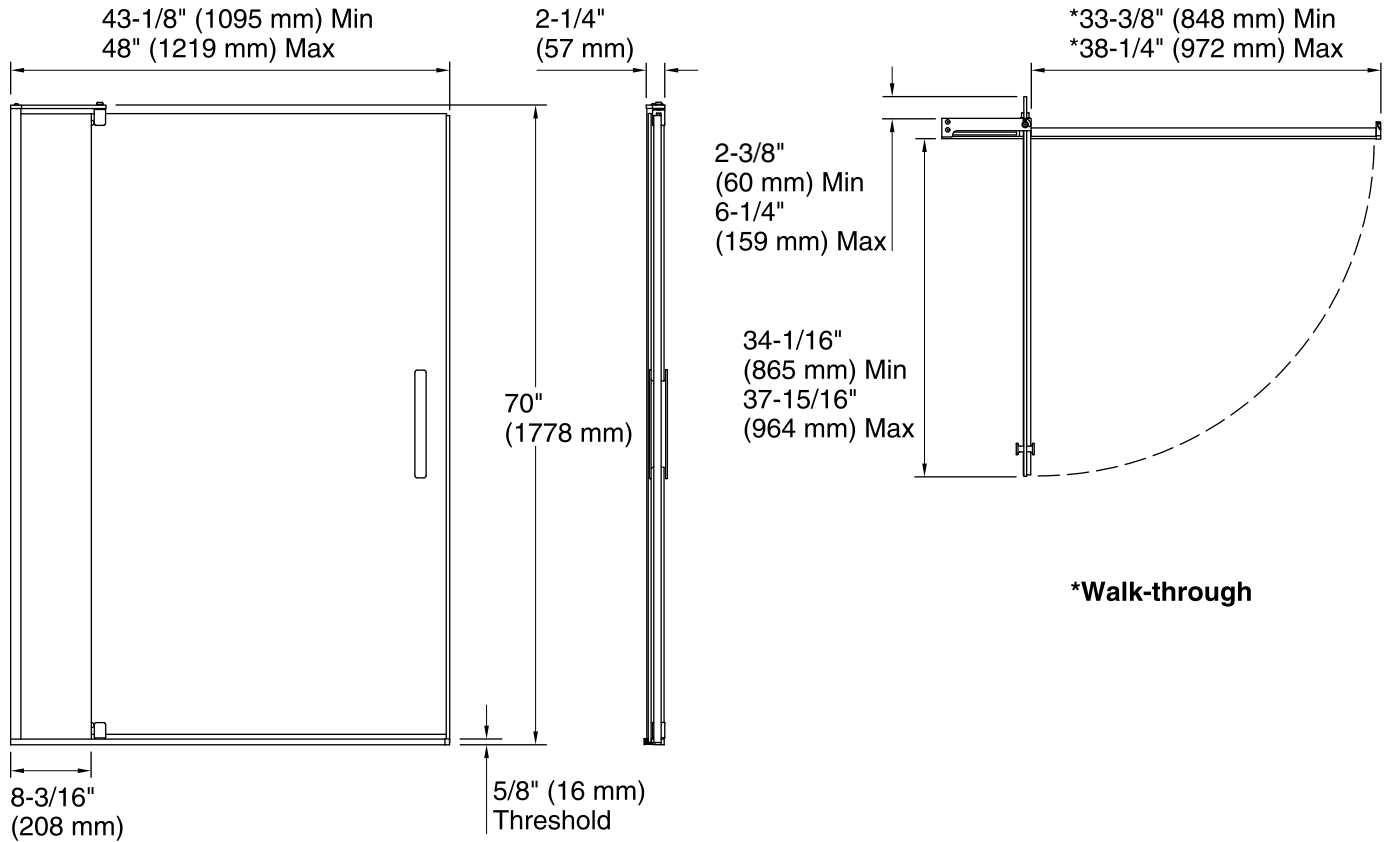

Technology

- Frameless, 5/16-inch-thick Frosted tempered glass.
- Self-closing mechanism offers superior feel and security against water leakage.
- Vertical handle complements the contemporary style.
- Ultra-low threshold creates easy entry and exit to the showering space.
- CleanCoat® nanotechnology helps prevent bacteria, mildew and water stains on your glass, making it easy to clean and looking new.
- Out-of-plumb adjustability for simpler installation.
- Can be installed to open to the left or right.
- Maximum width adjustability.

Technical Information

All product dimensions are nominal.

Installation type:	For shower base installation
Opening style:	Pivot
Opening Width - Min:	43-1/8" (1095 mm)
Opening Width - Max:	48" (1219 mm)
Walk-through - Min:	33-3/8" (848 mm)
Walk-through - Max:	38-1/4" (972 mm)
Glass thickness:	5/16" (8 mm)
Glass coating:	CleanCoat®

Notes

Install this product according to the installation guide.

Strike jamb is made of clear plastic and may not cover existing shower door holes.

NOTICE: The vertical opening should be a minimum of 74" (1880 mm) to allow clearance for installation.