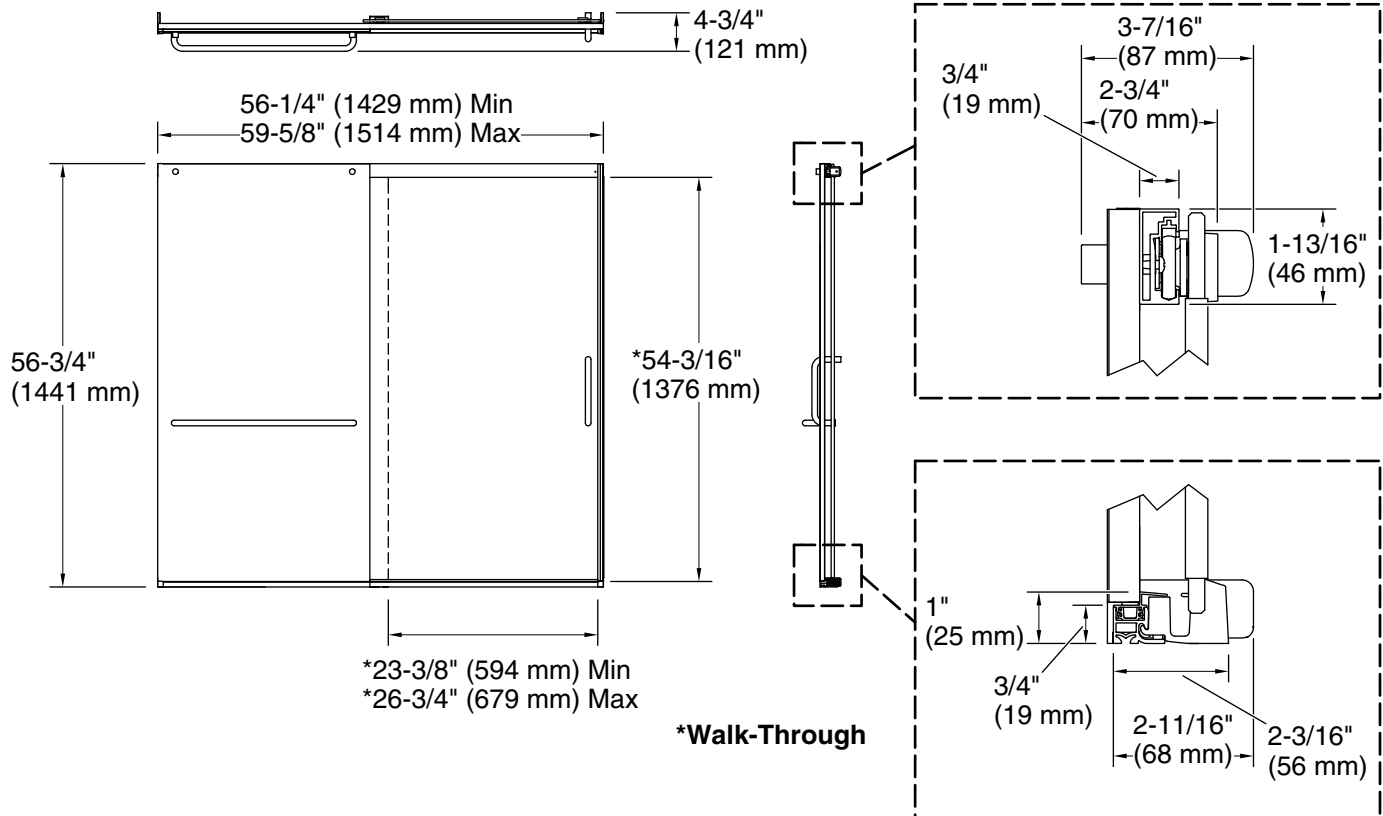

Technical Information

All product dimensions are nominal.

Installation type:	For bath installation
Opening Width - Min:	56-1/4" (1429 mm)
Opening Width - Max:	59-5/8" (1514 mm)
Walk-through - Min:	23-3/8" (594 mm)
Walk-through - Max:	26-3/4" (679 mm)
Base-To-Wall Radius - Max:	1/2" (13 mm)
Glass thickness:	5/16" (8 mm)
Glass coating:	CleanCoat®

Notes

Install this product according to the installation instructions.

The vertical opening should be a minimum of 60-1/8" (1527 mm) to allow for installation clearance.