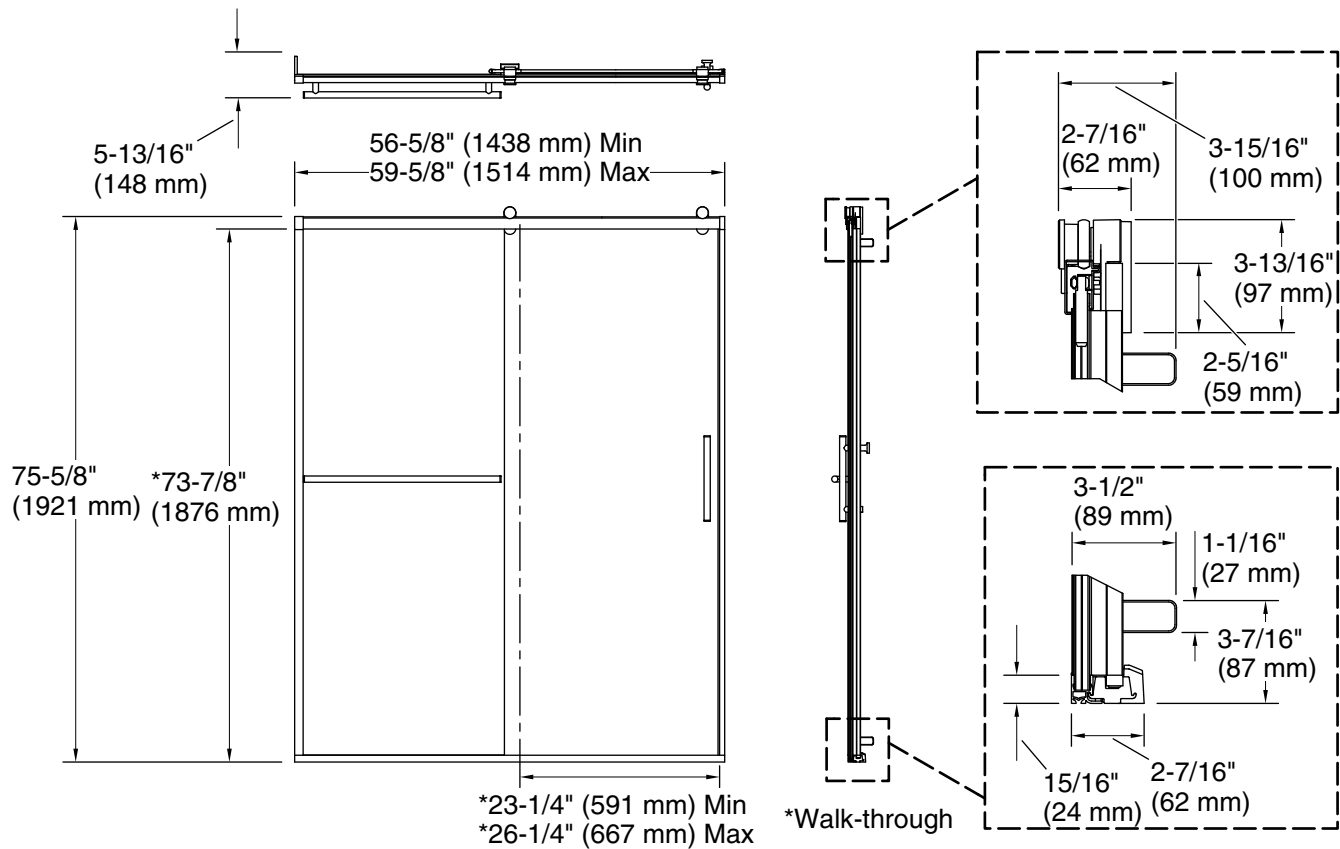

Features

- Frameless design emphasizes glass and creates a sleek, minimalist look
- Vertical handle with inside knob on moving panel
- Towel bar provides integrated storage on fixed panel
- Tempered glass ensures enhanced safety and durability
- CleanCoat®+ glass coating creates a hydrophobic barrier that repels water, soap scum, and residue, saving time and protecting shower doors 10 times longer than original CleanCoat. (Based on 2021 internal wear/abrasion testing using a microfiber cloth.)
- Smooth, easy-to-clean wall jambs
- SealNetik™ full-length magnetic seal keeps door firmly closed, providing excellent water containment
- Shower door configuration consists of one sliding panel and one stationary panel
- Coordinates with other products in the Rely collection

Material

- Frameless, 3/8" (10 mm) thick Crystal Clear tempered glass
- Anodized aluminum prevents rust and corrosion

Installation

- Fits opening widths 56-5/8" – 59-5/8" (1438 –1514 mm)
- 77" (1956 mm) high, with a lofty 73-7/8" (1876 mm) minimum head clearance
- 3" (76.2 mm) width adjustment
- Out-of-plumb adjustability simplifies installation
- Door can be installed to open to the left or right to suit your bathroom layout
- For residential and hospitality use

Available Glass Options

Code	Description
L	Crystal Clear

Technical Information

All product dimensions are nominal.

Installation type: Alcove

Base-To-Wall 1/2" (13 mm)

Radius – Max:

Glass coating: CleanCoat+

Notes

The vertical opening should be a minimum of 78-1/2" (1994 mm) to allow for installation clearance.