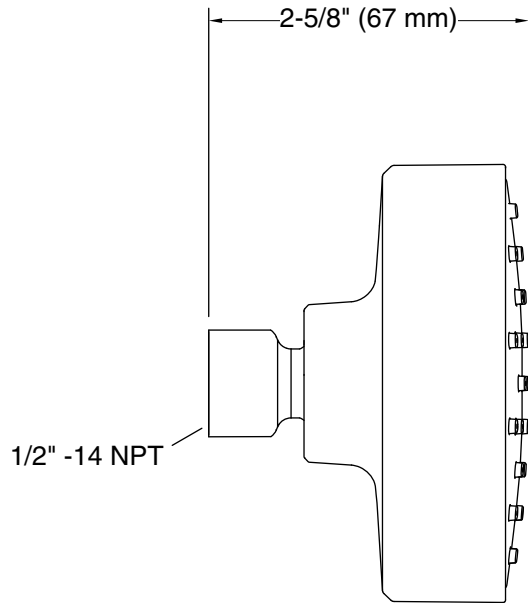

Features

- Showerhead features contemporary design.
- 1.5 gal/min (5.7 l/min) showerhead flow rate.
- Spray nozzles cover full area of 3-9/16" (90 mm) sprayhead.
- Full-coverage spray produces an encompassing spray for everyday use.
- MasterClean™ sprayface is easy to clean.
- Shower arm and flange not included.

Recommended Products/Accessories

- K-7395 Shower Arm and Flange
- K-7397 Shower Arm and Flange

Codes/Standards

- ASME A112.18.1/CSA B125.1
- DOE - Energy Policy Act 1992
- EPA WaterSense®
- California Energy Commission (CEC)

- | | |
|----|-------------------------|
| CP | Polished Chrome |
| BN | Vibrant® Brushed Nickel |

Technical Information

All product dimensions are nominal.

Drain included: No

Showerhead/Body Spray:

Rated maximum flow: 1.5 gal/min (5.7 l/min)