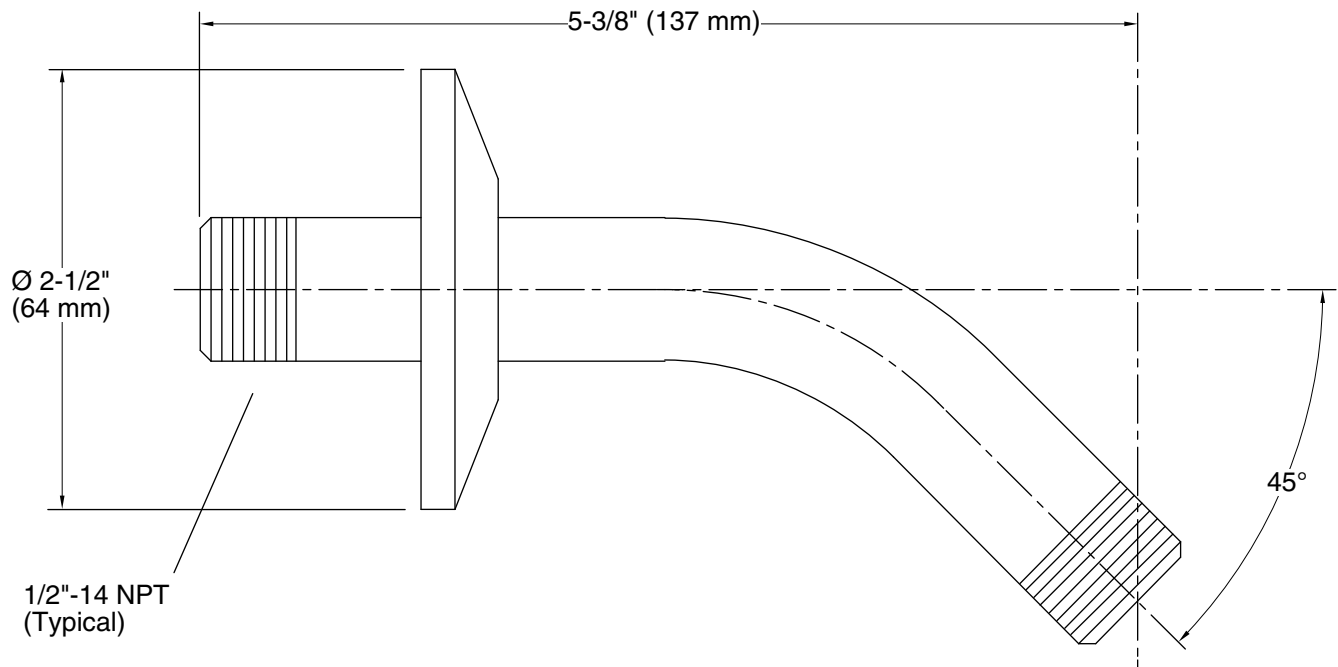

Features

- Arm features 5#" reach
- 1/2" NPT connection

Material

- Durable metal construction
- KOHLER finishes resist corrosion and tarnishing

Installation

- Wall-mount

Recommended Products/Accessories

K-23723 Faucet cleaner

Technical Information

All product dimensions are nominal.