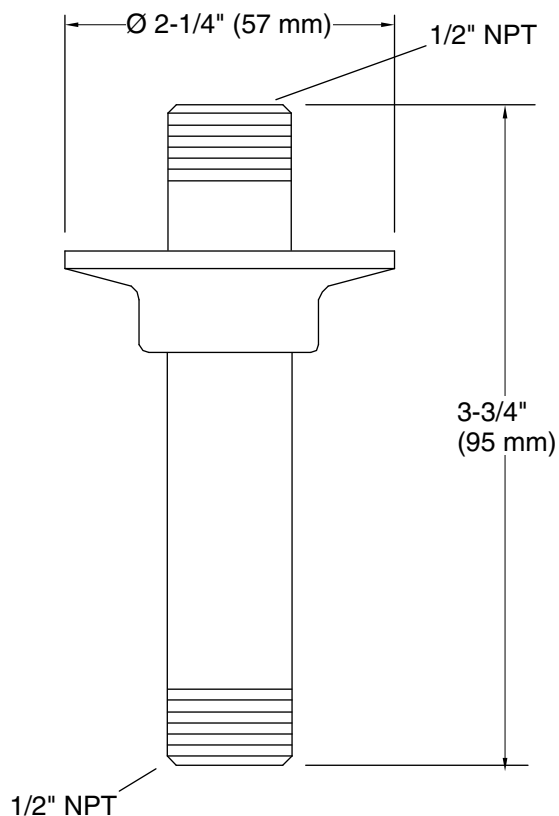

### Features

- 1/2" NPT connections.
- Includes flange.
- 3" (76 mm) straight shower arm.

### Installation

- Ceiling-mount.

### Technical Information

All product dimensions are nominal.