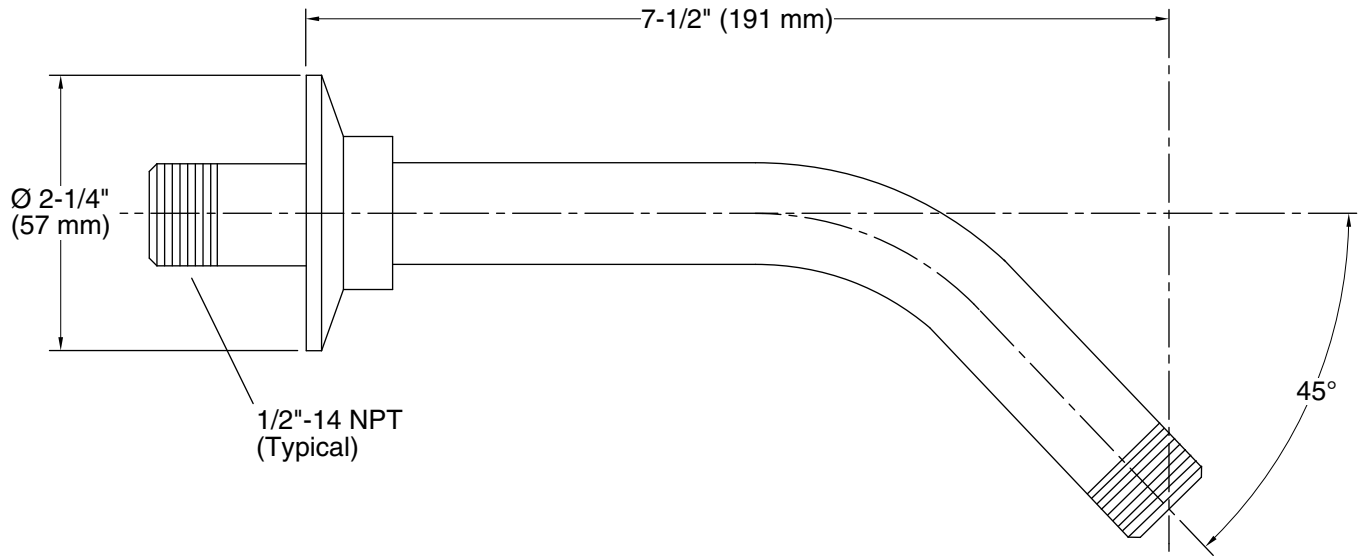

Features

- Metal construction
- 1/2" -14 NPT thread both ends
- Wall-mount flange

Recommended Products/Accessories

K-23723 Faucet cleaner

Codes/Standards

None Applicable

KOHLER® Faucet Lifetime Limited Warranty

Technical Information

All product dimensions are nominal.

Notes

Install this product according to the installation guide.