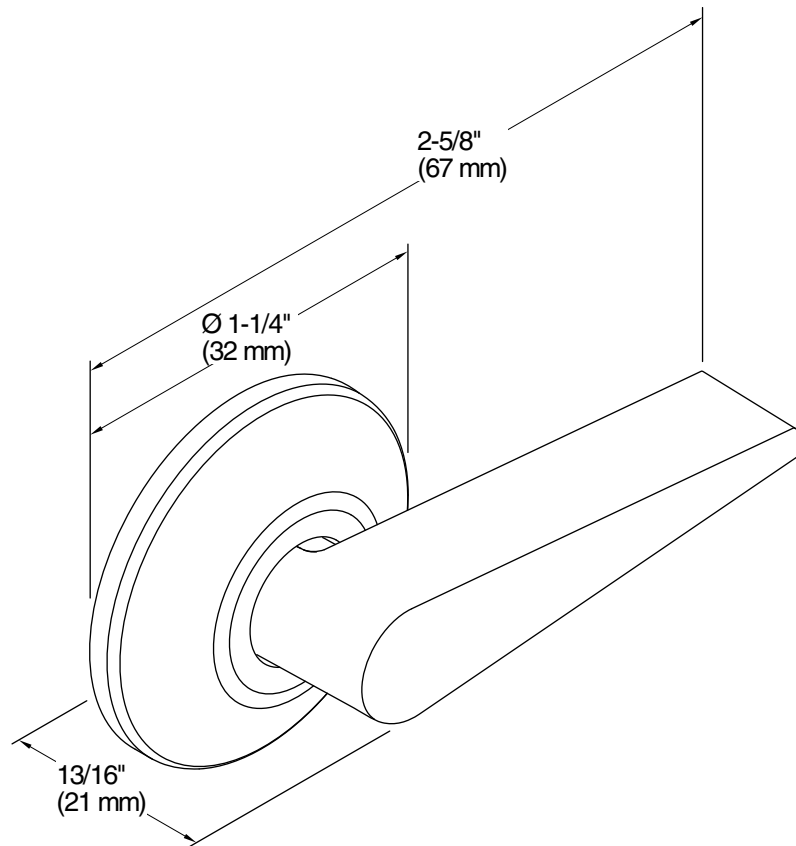

San Souci®
Trip Lever for K-5172-RA
K-9171-R

Features

- Right-hand Polished Chrome trip lever.
- For use with the K-5172-RA San Souci toilet.

Material

- Premium metal construction for durability and reliability.
- KOHLER finishes resist corrosion and tarnishing.

Technical Information

All product dimensions are nominal.

Material: Zinc, Stainless Steel