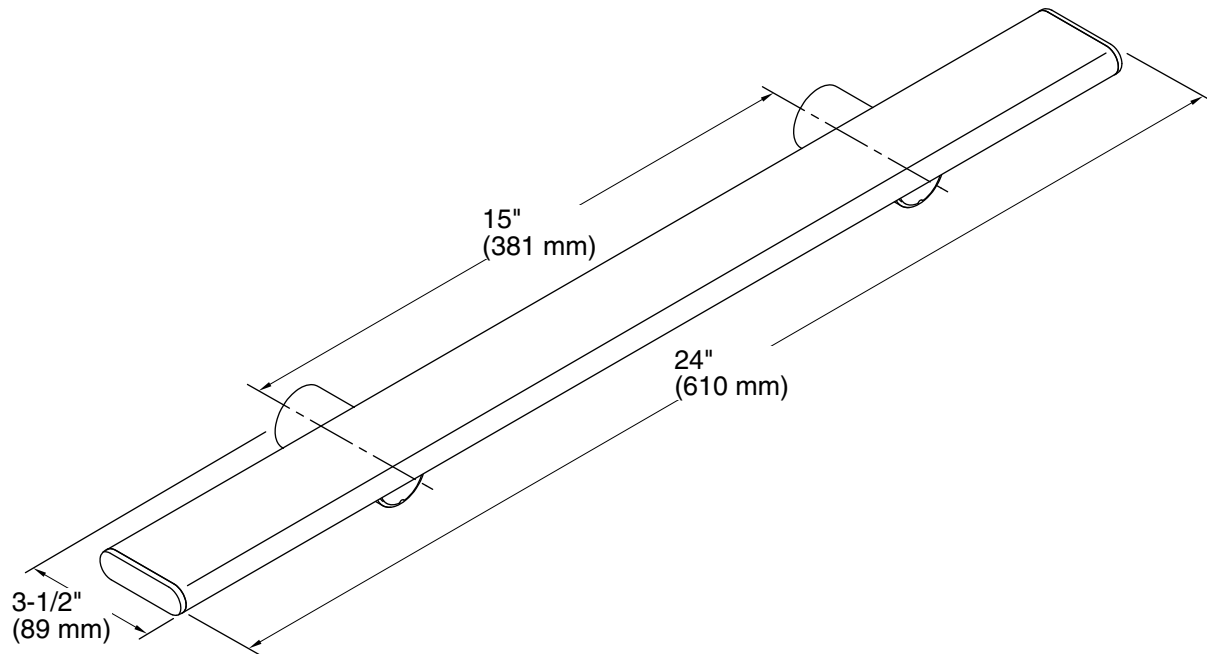

Features

- For use with KOHLER Choreograph wall panels
- Provides a stable point of contact in the shower
- Slim, flat profile doubles as shower storage space
- Provides 300 lbs of support
- Includes installation hardware
- Add optional K-97629 Teak Tray (sold separately) for dedicated product staging space on the barre

Recommended Products/Accessories

- K-97629 Teak Barre Shelf
- K-23723 Faucet cleaner

Included Components

Additional Components:

- Bracket(s)
- End caps
- Plugs
- Screw(s)

Codes/Standards

ASTM F446

KOHLER® Choreograph Shower Walls and Accessories Limited Warranty

Technical Information

All product dimensions are nominal.

Installation Type: Wall-mount

Material: Anodized Aluminum

Notes

Install this product according to the installation guide.

Requires 2x4 backing to be installed.