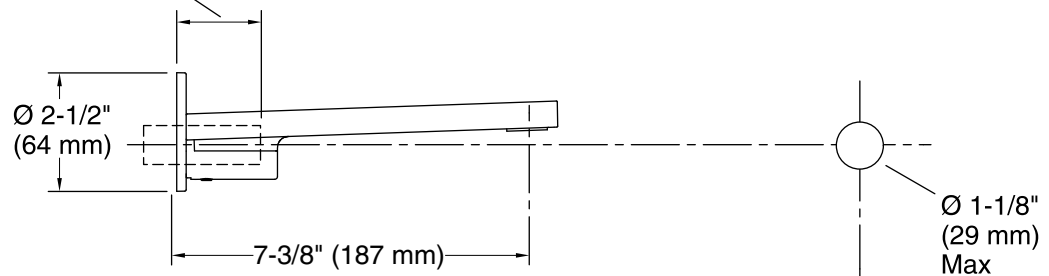

Available Colors/Finishes

Color tiles intended for reference only.

Color	Code	Description
	CP	Polished Chrome
	TT	Titanium

Slip-Fit Spout:

Extend 5/8" OD tube 1-1/2"
(38 mm) from finished wall.

Threaded Spout:

Extend 1/2" NPT pipe 1-1/2"
(38 mm) from finished wall.

**Technical Information**

All product dimensions are nominal.

Notes

Install this product according to the installation guide.