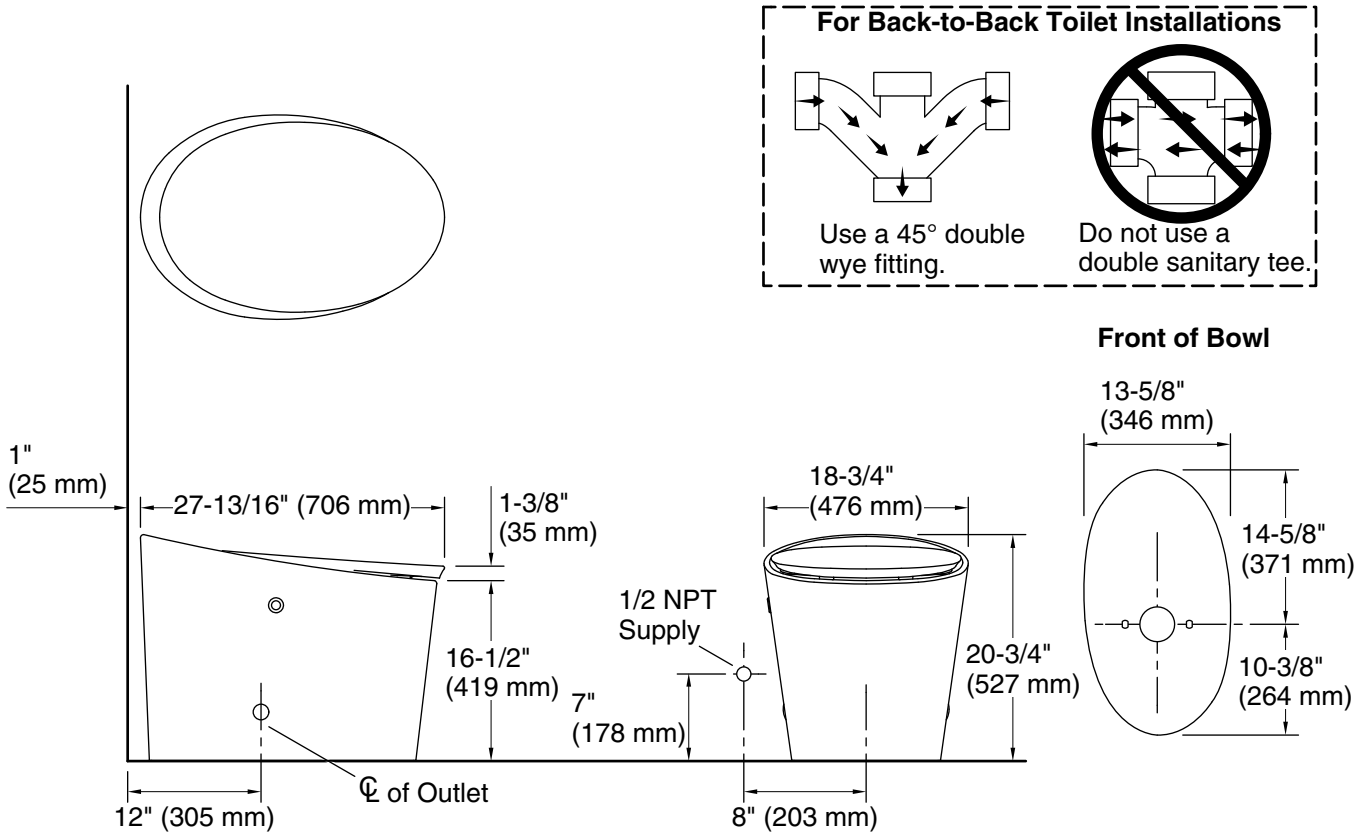

**Avoir®**  
 One-piece elongated toilet with skirted trapway, 1.28  
 gpf  
**K-46006**

**Features**

- One-piece toilets integrate the tank and bowl into a seamless, easy-to-clean design
- Compact elongated bowl offers added comfort while occupying the same space as a round-front bowl
- Comfort Height® feature offers chair-height seating that makes sitting down and standing up easier for most adults
- 1.28 gpf (4.8 lpf)
- 12" x 9-1/2" (305 mm x 241 mm) water surface
- Concealed trapway facilitates easy cleaning and enhances design

**Installation**

- Floor-mount
- Standard 12" (305 mm) rough-in

**Recommended Products/Accessories**

K-46035 Remote actuator

**Codes/Standards**

ASME A112.19.2/CSA B45.1  
 DOE - Energy Policy Act 1992  
 EPA WaterSense®  
 California Energy Commission (CEC)  
 IAPMO Certification

## Technical Information

All product dimensions are nominal.

Toilet type:	Floor-mount
Waste Outlet:	Floor
Bowl shape:	Elongated
Flush type:	Pressure Lite
Trap passageway:	1-15/16" (49 mm)
Water surface size:	11-1/2" x 10-3/16" (293 mm x 258 mm)
Rim to water surface:	5-1/4" (134 mm)
Rough-in:	12" (305 mm)

## Notes

Install this product according to the installation instructions.

For back-to-back toilet installations: Use only a 45° double wye fitting.