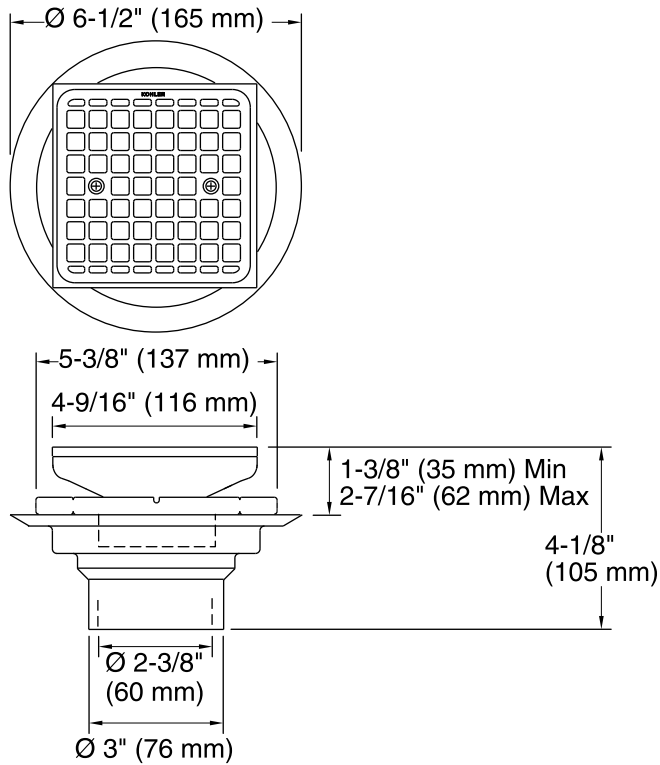

Features

- Removable square shaped grid plate.
- Reversible collar to accommodate a variety of tile thicknesses.
- 2" and 3" PVC connection.

Material

- Brass and PVC construction.
- KOHLER finishes resist corrosion and tarnishing.

Installation

- Through-the-floor tile-in installation.

Codes/Standards

ASME A112.18.2/CSA B125.2

KOHLER® Faucet Lifetime Limited Warranty

See website for detailed warranty information.

Available Color/Finishes

Collar with Threads Facing Down

Collar with Threads Facing Up

Technical Information

All product dimensions are nominal.

Notes

Install this product according to the installation instructions.