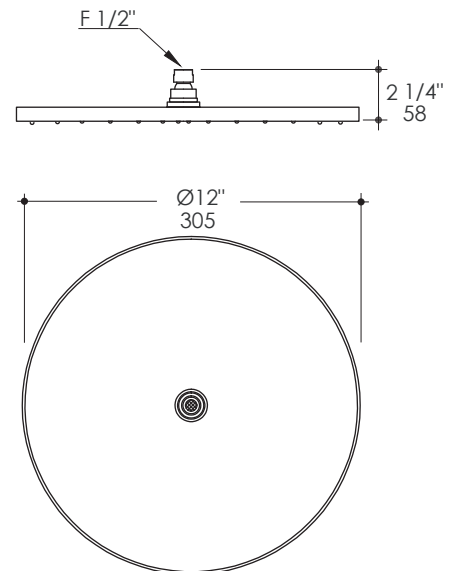

Minimal Shower Head Item #0426

Features:

- Tilting round rain shower head
- Brass construction with 126 rubber nozzles
- Ceiling-mount installation recommended
- Arm and flange sold separately
- Recommended max. water pressure 43.5 PSI

Notes:

Drawings provided herein are meant to give the user an idea of the product and are not made to scale. The size in inches is rounded up to the nearest 1/16".

LACAVA is committed to the highest level of customer service. Please feel free to contact us at 1-888-522-2823 (toll free) or by email at info@lacava.com for technical assistance or any general inquiries.