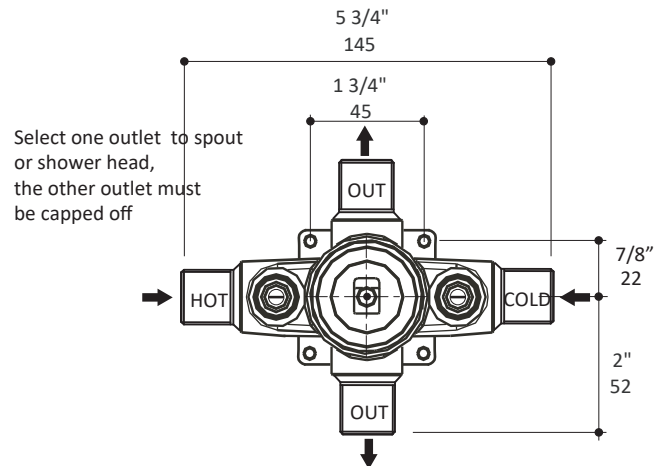

LACAVA

ARCH built-in bath/shower mixer 12340.1, 12340L

Specifications:

Installation:	built-in wall mount
Exterior Dimensions:	Ø 3 1/2" H: 4 3/8"
Material:	solid brass construction with ceramic disc cartridge
Water use:	4.67 GPM (60 PSI)
Finishes:	CR - polished chrome
Fittings included:	Rough-in # 12340-B and trim # 12340.1-A or 12340L-A

Features:

- pressure balancing valve
- round backplate
- knob or lever handle
- mixing valve regulates volume
- anti-scald protection & temperature regulation for flow rates as low as 1.75 GPM
- screwdriver service stops
- finished wall must be flush with mudguard as marked (1" adjustment possible and no extensions available)

Codes + Standards:

- Meets and exceeds applicable national codes and standards
- CAL-Green compliant

ADA compliant when installed to specific requirements of this regulation

Recommended Items:

- Replacement parts:
 - 12340-B rough-in
 - 12340.1-A trim with knob, 12340L-A trim with lever
 - VPB1-C ceramic cartridge

LACAVA reserves the right to revise any dimension or information on this sheet without notice. Dimensions are nominal and may vary within an industry accepted tolerance of 1/4". Drawings provided herein are meant to give the user an idea of the product and are not made to scale. Location of plumbing is meant for reference, your specific application may vary.