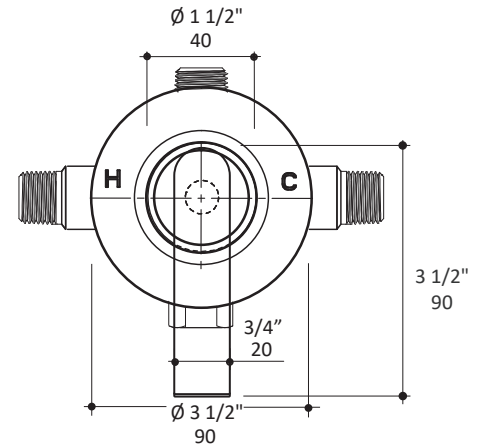

LACAVA

ARCH built-in bath/shower mixer 12340.1, 12340L

Specifications:

Installation:	built-in wall mount
Exterior Dimensions:	Ø 3 1/2" H: 4 3/8"
Material:	solid brass construction with ceramic disc cartridge
Water use:	4.67 GPM (60 PSI)
Finishes:	CR - polished chrome
Fittings included:	Rough-in # 12340-B and trim # 12340.1-A or 12340L-A

Features:

- pressure balancing valve
- round backplate
- knob or lever handle
- mixing valve regulates volume
- anti-scald protection & temperature regulation for flow rates as low as 1.75 GPM
- screwdriver service stops
- finished wall must be flush with mudguard as marked (1" adjustment possible and no extensions available)

Codes + Standards:

- Meets and exceeds applicable national codes and standards
- CAL-Green compliant

ADA compliant when installed to specific requirements of this regulation

Recommended Items:

- Replacement parts:
 - 12340-B rough-in
 - 12340.1-A trim with knob, 12340L-A trim with lever
 - VPB1-C ceramic cartridge

LACAVA reserves the right to revise any dimension or information on this sheet without notice. Dimensions are nominal and may vary within an industry accepted tolerance of 1/4". Drawings provided herein are meant to give the user an idea of the product and are not made to scale. Location of plumbing is meant for reference, your specific application may vary.