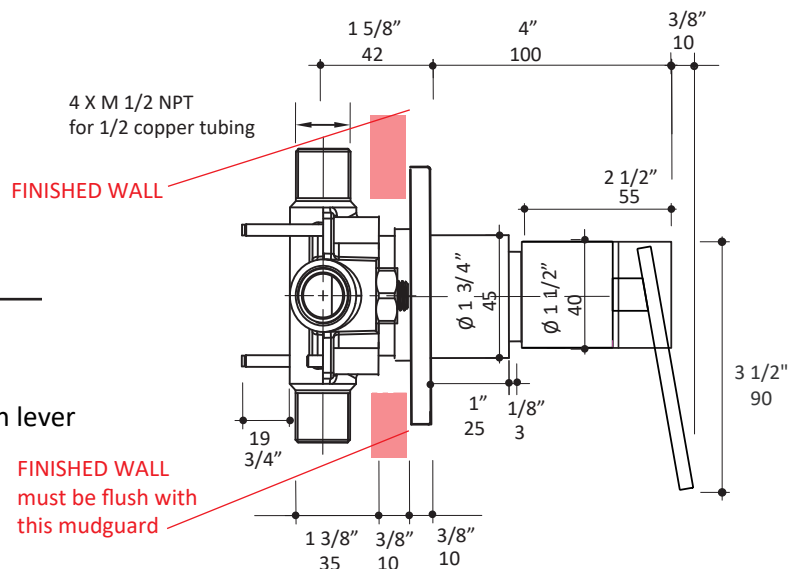

LACAVA

ARCH built-in bath/shower mixer 12340.1, 12340L

Specifications:

Installation:	built-in wall mount
Exterior Dimensions:	Ø 3 1/2" H: 4 3/8"
Material:	solid brass construction with ceramic disc cartridge
Water use:	4.67 GPM (60 PSI)
Finishes:	CR - polished chrome
Fittings included:	Rough-in # 12340-B and trim # 12340.1-A or 12340L-A

Features:

- pressure balancing valve
- round backplate
- knob or lever handle
- mixing valve regulates volume
- anti-scald protection & temperature regulation for flow rates as low as 1.75 GPM
- screwdriver service stops
- finished wall must be flush with mudguard as marked (1" adjustment possible and no extensions available)

Codes + Standards:

- Meets and exceeds applicable national codes and standards
- CAL-Green compliant

ADA compliant when installed to specific requirements of this regulation

Recommended Items:

- Replacement parts:
 - 12340-B rough-in
 - 12340.1-A trim with knob, 12340L-A trim with lever
 - VPB1-C ceramic cartridge

LACAVA reserves the right to revise any dimension or information on this sheet without notice. Dimensions are nominal and may vary within an industry accepted tolerance of 1/4". Drawings provided herein are meant to give the user an idea of the product and are not made to scale. Location of plumbing is meant for reference, your specific application may vary.