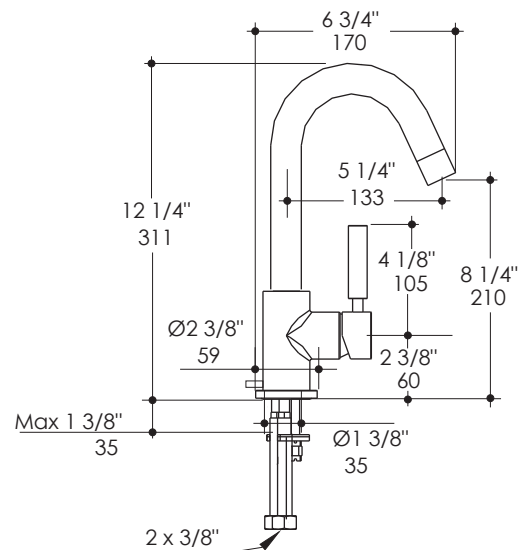

CIGNO Faucet Item #1580

Features:

- Deck-mount single hole faucet with goose-neck spout and lever handle
- Brass construction with single ceramic disc cartridge
- Includes flexible supply lines and pop-up drain assembly
- Flow rate: 1 GPM pressure compensating aerator
- Meets and exceeds the following standards/codes:
 - NSF/ANSI 61-2011
 - ASME A112.18.1-2012/CSA B125.1-12
 - CMR 248 (Mass. Code of Approval)
 - Section 1417(d) of the Safe Drinking Water Act
- It can be installed to meet ADA compliance
- Weight: 7 lbs.

Finish Options:

- CR - Polished Chrome
- PN - Polished Nickel
- NI - Brushed Nickel
- BG - Brushed Gold
- 44 - Matte Black

Parts:

- R085 - Replacement ceramic disc cartridge
- 1580-AERATOR - Replacement aerator cartridge

Product Specifications:

Notes:

Drawings provided herein are meant to give the user an idea of the product and are not made to scale. The size in inches is rounded up to the nearest 1/16".

LACAVA is committed to the highest level of customer service. Please feel free to contact us at 1-888-522-2823 (toll free) or by email at info@lacava.com for technical assistance or any general inquiries.