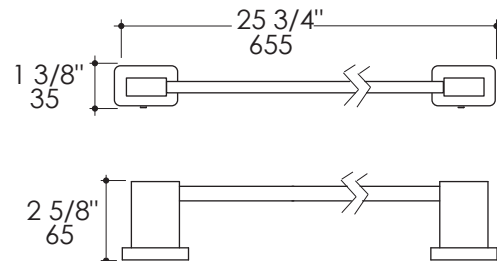

### Features:

- Wall-mount towel bar
- Includes mounting hardware
- Plated brass construction

### Notes:

Drawings provided herein are meant to give the user an idea of the product and are not made to scale. The size in inches is rounded up to the nearest 1/16".

LACAVA is committed to the highest level of customer service. Please feel free to contact us at 1-888-522-2823 (toll free) or by email at [info@lacava.com](mailto:info@lacava.com) for technical assistance or any general inquiries.