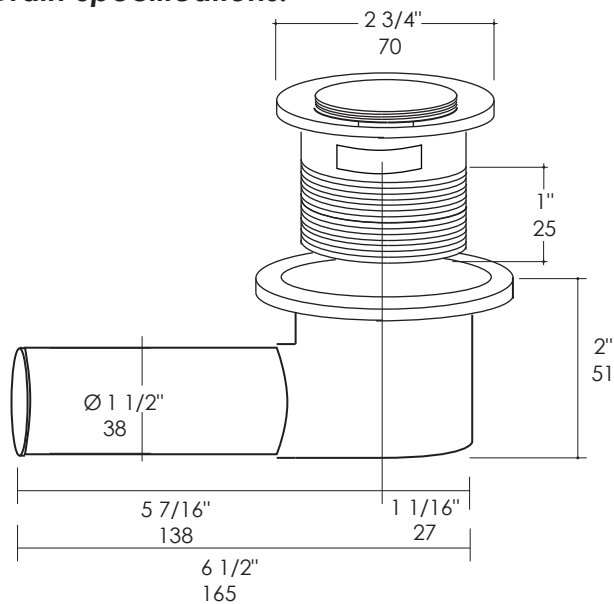

### Features:

- Solid resin soaking bathtub without overflow
- Free-standing installation
- Metal floor bracket is included
- Water capacity: 40 gal
- Net weight: 265 lbs

### Recommended Accessories:

- Item #6059S: Free-standing wooden skirt for tub #6059
- Item #6059T: Wooden countertop surround for tub #6059
  - Suspended from the bathtub and/or wall-hung installation
  - Cutout for bathtub and holes for screws predrilled

### Notes:

Drawings provided herein are meant to give the user an idea of the product and are not made to scale. The size in inches is rounded up to the nearest 1/16". Slight variances can often occur with porcelain and woodwork. Therefore, LACAVA will not be held responsible for any cutouts, countertops, or furniture made without the actual product or template from LACAVA. Plumbing specifications are only a guideline and may need to be altered based on the application.