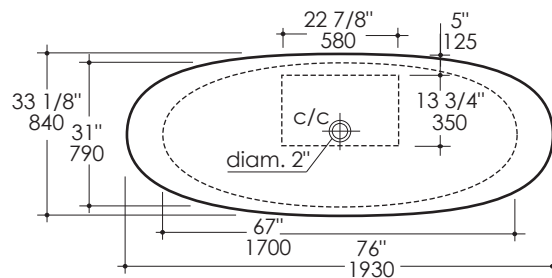

### Features:

- Solid resin soaking bathtub without overflow
- Free-standing installation
- Metal floor bracket is included
- Water capacity: 40 gal
- Net weight: 265 lbs

### Notes:

Drawings provided herein are meant to give the user an idea of the product and are not made to scale. The size in inches is rounded up to the nearest 1/16". Slight variances can often occur with porcelain and woodwork. Therefore, LACAVA will not be held responsible for any cutouts, countertops, or furniture made without the actual product or template from LACAVA. Plumbing specifications are only a guideline and may need to be altered based on the application.