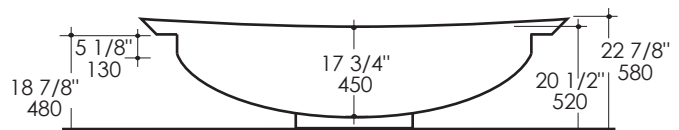

### Features:

- Solid resin soaking bathtub without overflow
- Free-standing installation
- Metal floor bracket is included
- Water capacity: 40 gal
- Net weight: 265 lbs

### Notes:

Drawings provided herein are meant to give the user an idea of the product and are not made to scale. The size in inches is rounded up to the nearest 1/16". Slight variances can often occur with porcelain and woodwork. Therefore, LACAVA will not be held responsible for any cutouts, countertops, or furniture made without the actual product or template from LACAVA. Plumbing specifications are only a guideline and may need to be altered based on the application.