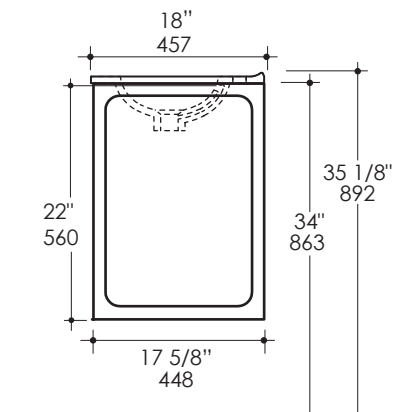

AQUATRE Vanity

Item #8075B

Features:

- Wall-mount undercounter wood vanity
- With pull out bottom behind two doors routed for finger pulls
- Lavatory top #8075 sold separately
- Handmade in USA
- Manufactured with low VOC finishes and wood from renewable forests
- Freight class 4 based on the Lacava Freight Program

Recommended Accessories:

- Item #8075: Vanity top porcelain lavatory with an overflow
- European-size drain recommended (i.e. item #7100-12 or 7100-16OF)
- Finish options: White (-001)
- Faucet hole options: None, One, Two, or Three in 8" Spread

Product Specifications:

Notes:

Drawings provided herein are meant to give the user an idea of the product and are not made to scale. The size in inches is rounded up to the nearest 1/16". Slight variances can often occur with porcelain and woodwork. Therefore, LACAVA will not be held responsible for any cutouts, countertops, or furniture made without the actual product or template from LACAVA. Differences in color, grain, appearance and texture are inherent in all natural woodwork, and should be expected. Variances in these qualities are not deemed manufacturing defects, and will not be accepted as valid reasons to return or exchange any LACAVA woodwork. Plumbing specifications are only a guideline and may need to be altered based on the application.