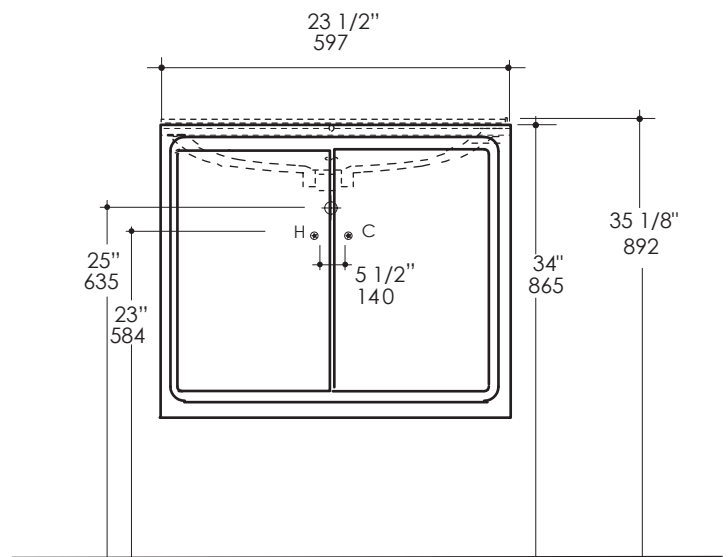

AQUATRE Vanity

Item #8075B

Features:

- Wall-mount undercounter wood vanity
- With pull out bottom behind two doors routed for finger pulls
- Lavatory top #8075 sold separately
- Handmade in USA
- Manufactured with low VOC finishes and wood from renewable forests
- Freight class 4 based on the Lacava Freight Program

Recommended Accessories:

- Item #8075: Vanity top porcelain lavatory with an overflow
- European-size drain recommended (i.e. item #7100-12 or 7100-16OF)
- Finish options: White (-001)
- Faucet hole options: None, One, Two, or Three in 8" Spread

Product Specifications:

Notes:

Drawings provided herein are meant to give the user an idea of the product and are not made to scale. The size in inches is rounded up to the nearest 1/16". Slight variances can often occur with porcelain and woodwork. Therefore, LACAVA will not be held responsible for any cutouts, countertops, or furniture made without the actual product or template from LACAVA. Differences in color, grain, appearance and texture are inherent in all natural woodwork, and should be expected. Variances in these qualities are not deemed manufacturing defects, and will not be accepted as valid reasons to return or exchange any LACAVA woodwork. Plumbing specifications are only a guideline and may need to be altered based on the application.