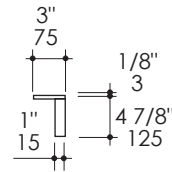

### Product Specifications:

- Item # **8412** - 28 3/4" (730)
- Item # **8413** - 34 3/4" (882)
- Item # **8414** - 38 1/8" (968)
- Item # **8415** - 46 3/4" (1187) w/center support
- Item # **8416** - 58 3/4" (1490) w/center support

#### Notes:

Drawings provided herein are meant to give the user an idea of the product and are not made to scale. The size in inches is rounded up to the nearest 1/16". Slight variances can often occur with porcelain and woodwork. Therefore, LACAVA will not be held responsible for any cutouts, countertops, or furniture made without the actual product or template from LACAVA.