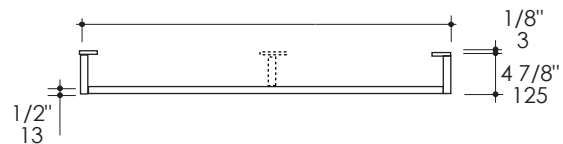

### Product Specifications:

- Item # **8412** - 28 3/4" (730)
- Item # **8413** - 34 3/4" (882)
- Item # **8414** - 38 1/8" (968)
- Item # **8415** - 46 3/4" (1187) w/center support
- Item # **8416** - 58 3/4" (1490) w/center support

#### Notes:

Drawings provided herein are meant to give the user an idea of the product and are not made to scale. The size in inches is rounded up to the nearest 1/16". Slight variances can often occur with porcelain and woodwork. Therefore, LACAVA will not be held responsible for any cutouts, countertops, or furniture made without the actual product or template from LACAVA.