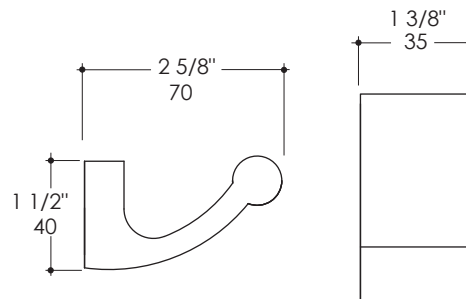

### Features:

- Wall-mount single robe hook
- Includes mounting hardware for concrete wall
- Weight capacity: 50 lbs (when installed with hardware to support the weight on the wall or surface material)

### Notes:

Drawings provided herein are meant to give the user an idea of the product and are not made to scale. The size in inches is rounded up to the nearest  $1/16''$ .

LACAVA is committed to the highest level of customer service. Please feel free to contact us at 773-637-9600 or by email at [info@lacava.com](mailto:info@lacava.com) for technical assistance or any general inquiries.