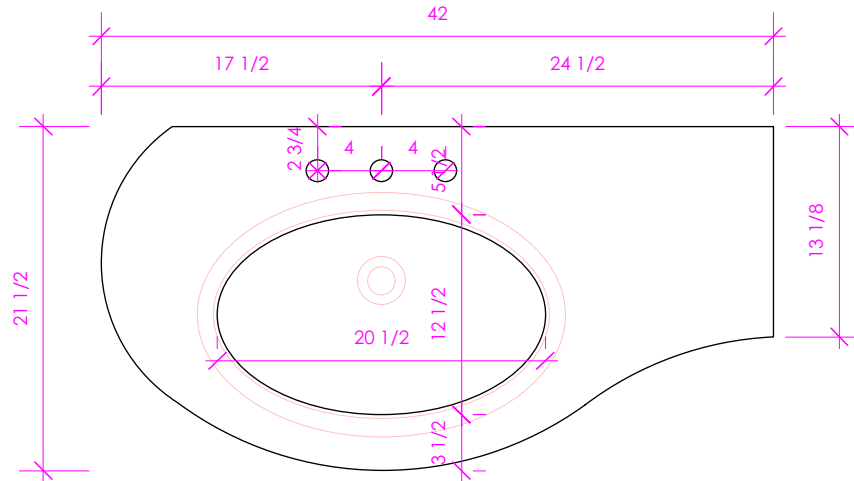

LACAVA

Flou

FLO-42LT

FEATURES:

- EASED EDGES
- USED WITH **33LA** SINK (SOLD SEPARATELY)
- PROUDLY HANDMADE IN THE USA

FINISHES:

WOOD:

STANDARD: