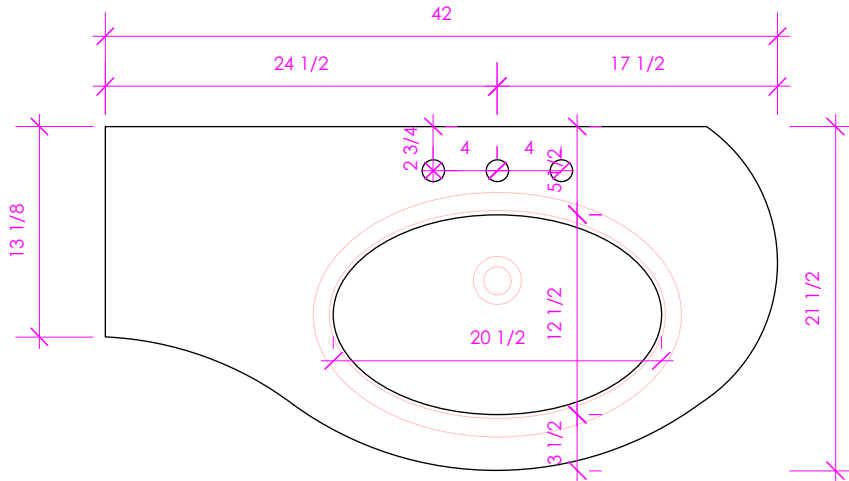

6630 WEST WRIGHTWOOD
 CHICAGO, IL 60707

PH: 773-637-9600
 FAX: 773-637-9601

LACAVA.COM
 INFO@LACAVA.COM

LACAVA

Flou

FLO-42RT

FEATURES:

- EASED EDGES
- USED WITH **33LA** SINK (SOLD SEPARATELY)
- PROUDLY HANDMADE IN THE USA