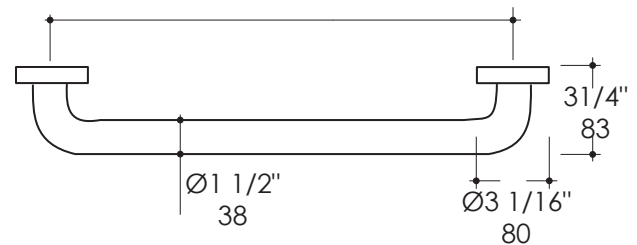

### Codes + Standards:

---

- **ADA** compliant when installed to specific requirements of this regulation

Item **#H100** 18" (460)

Item **#H100L** 24" (610)

LACAVA reserves the right to revise any dimension or information on this sheet without notice. Dimensions are nominal and may vary within an industry accepted tolerance of 1/4". Drawings provided herein are meant to give the user an idea of the product and are not made to scale. Location of plumbing is meant for reference, your specific application may vary.