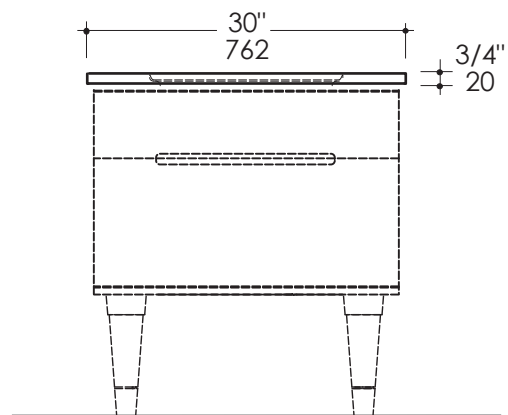

Faucet Hole Options:

00 - None
01 - One - centered behind the lavatory
02 - Two, center and right - centered behind the lavatory
03 - Three in 8" spread - centered behind the lavatory

Finish Options:

STONE

WH -Bianco
LN - Linac
SL - Athens
BN - Storm

QUARTZ

PR - Puro
FS - Fossil
AH - Ash
CA - Crema

SOLID SURFACE

SW - Snow
NN - Linen

Product Specifications:

Notes:

Drawings provided herein are meant to give the user an idea of the product and are not made to scale. The size in inches is rounded up to the nearest 1/16". Slight variances can often occur with porcelain and woodwork. Therefore, LACAVA will not be held responsible for any cutouts, countertops, or furniture made without the actual product or template from LACAVA. Differences in color, grain, appearance and texture are inherent in all natural woodwork, and should be expected. Variances in these qualities are not deemed manufacturing defects, and will not be accepted as valid reasons to return or exchange any LACAVA woodwork. Plumbing specifications are only a guideline and may need to be altered based on the application.