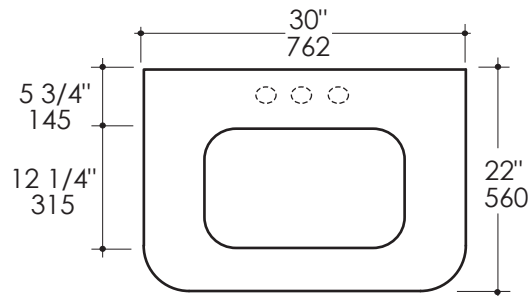

Eleganza Countertop Item #H272T

Features:

-Countertop for single vanity H272, with a cut-out for lavatory H270

Recommended Accessories:

-Item #H272: Wooden vanity with drawer
-Item #H270: Under-counter lavatory in porcelain

Faucet Hole Options:

00 - None
01 - One - centered behind the lavatory
02 - Two, center and right - centered behind the lavatory
03 - Three in 8" spread - centered behind the lavatory

Finish Options:

STONE

WH -Bianco
LN - Linac
SL - Athens
BN - Storm

QUARTZ

PR - Puro
FS - Fossil
AH - Ash
CA - Crema

SOLID SURFACE

SW - Snow
NN - Linen

Product Specifications:

Notes:

Drawings provided herein are meant to give the user an idea of the product and are not made to scale. The size in inches is rounded up to the nearest 1/16". Slight variances can often occur with porcelain and woodwork. Therefore, LACAVA will not be held responsible for any cutouts, countertops, or furniture made without the actual product or template from LACAVA. Differences in color, grain, appearance and texture are inherent in all natural woodwork, and should be expected. Variances in these qualities are not deemed manufacturing defects, and will not be accepted as valid reasons to return or exchange any LACAVA woodwork. Plumbing specifications are only a guideline and may need to be altered based on the application.