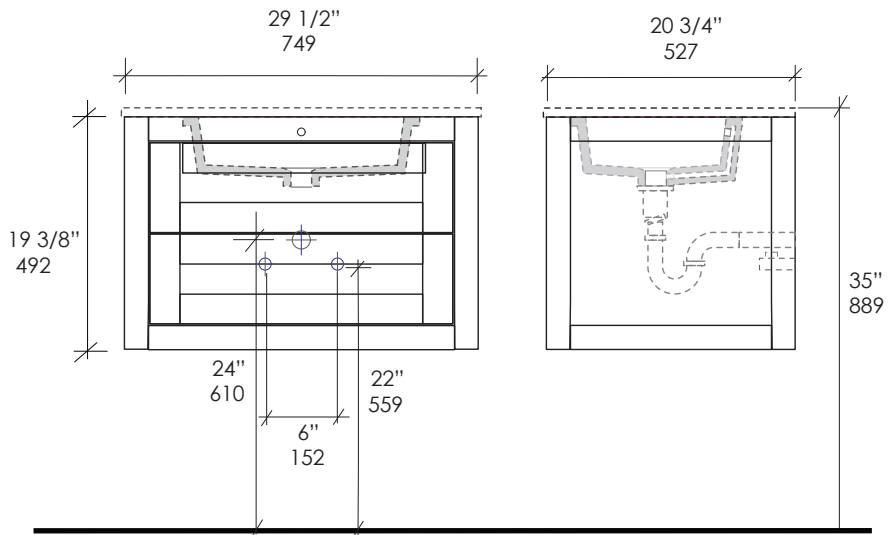

Stile Vanity Item #H292B

Features:

- Wall-mount wooden vanity
- Two drawers
- Polished Chrome knobs included
- Washbasin#5452UN and countertop H282T sold separately
- Handmade in USA
- Manufactured with low VOC finishes and wood from renewable forests

Recommended Accesories:

- Item #5452UN: Under-counter porcelain lavatory with overflow
- Recommended oversized European drain (i.e. item #7100-16OF or 7100-12)
- Available in White (-001) only
- Item #H282T: Countertop for vanity H282, H282B, H292, and H292B
- Available in Natural Stone, Quartz, and Solid Surface
- With a cut-out for lavatory 5452UN

Product Specifications:

Notes:

Drawings provided herein are meant to give the user an idea of the product and are not made to scale. The size in inches is rounded up to the nearest 1/16". Slight variances can often occur with porcelain and woodwork. Therefore, LACAVA will not be held responsible for any cutouts, countertops, or furniture made without the actual product or template from LACAVA. Differences in color, grain, appearance and texture are inherent in all natural woodwork, and should be expected. Variances in these qualities are not deemed manufacturing defects, and will not be accepted as valid reasons to return or exchange any LACAVA woodwork. Plumbing specifications are only a guideline and may need to be altered based on the application.