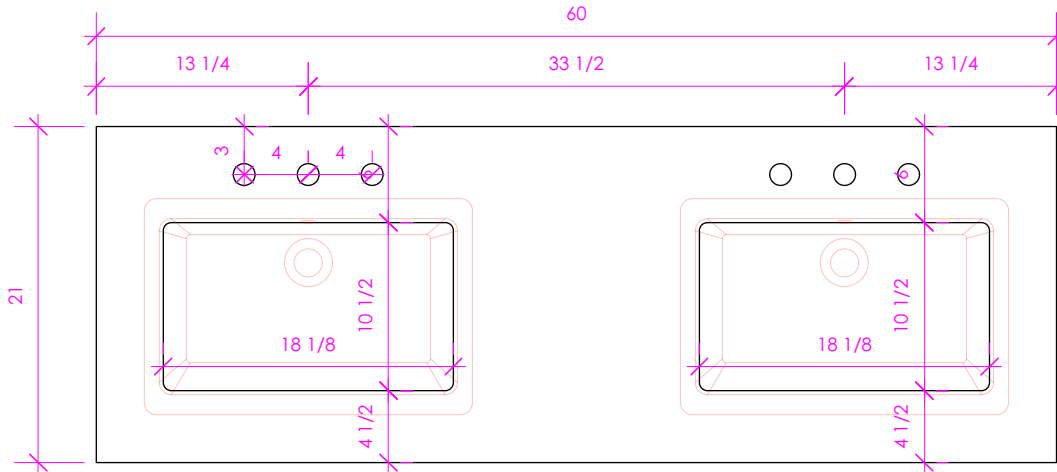

LACAVA

LUNAROSSA

LRS-60T

FEATURES:

- EASED EDGES
- USED WITH **5062UN** SINKS (SOLD SEPARATELY)
- PROUDLY HANDMADE IN THE USA

FINISHES:

WOOD:

STANDARD: