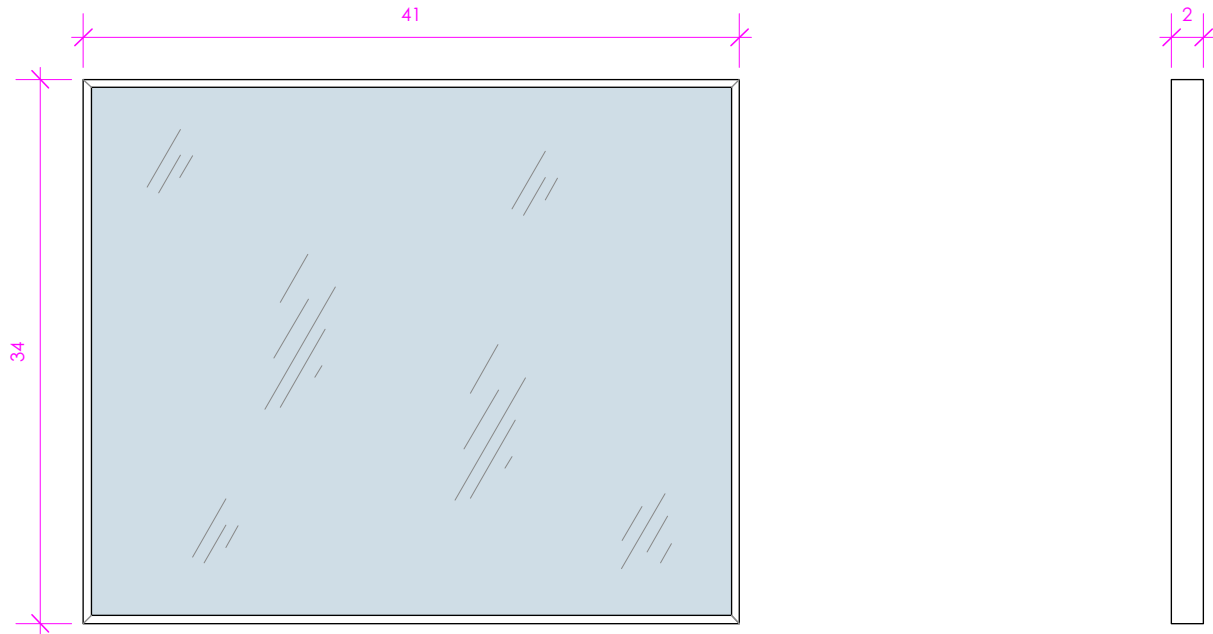

LACAVA

MIRROR

M07-41

FEATURES:

- WALL HUNG MIRROR
- PROUDLY HANDMADE IN THE USA
- MANUFACTURED WITH LOW VOC FINISHES AND WOOD FROM RENEWABLE FORESTS

FINISHES:

WOOD:

STANDARD: