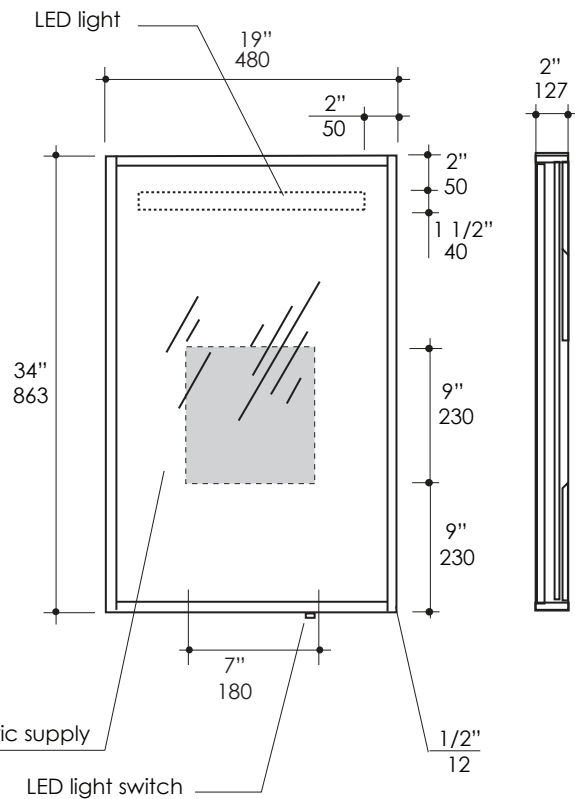

LINEA Mirror Item # M082

Features:

- Wall-mount mirror with wooden or metal frame
- LED accent light behind frosted glass section along the top edge
- Light is plug in on recessed outlet or can be hardwired - see manufacturer's details
- Button light switch included, installed on the right along the bottom edge, other location can be specified at the time of order
- Handmade in USA
- Manufactured with low VOC finishes and wood from renewable forests
- Freight class 3 based on the Lacava Freight Program

Product Specifications:

Notes:

Drawings provided herein are meant to give the user an idea of the product and are not made to scale. The size in inches is rounded up to the nearest 1/16". Slight variances can often occur with porcelain and woodwork. Therefore, LACAVA will not be held responsible for any cutouts, countertops, or furniture made without the actual product or template from LACAVA. Differences in color, grain, appearance and texture are inherent in all natural woodwork, and should be expected. Variances in these qualities are not deemed manufacturing defects, and will not be accepted as valid reasons to return or exchange any LACAVA woodwork. Plumbing specifications are only a guideline and may need to be altered based on the application.