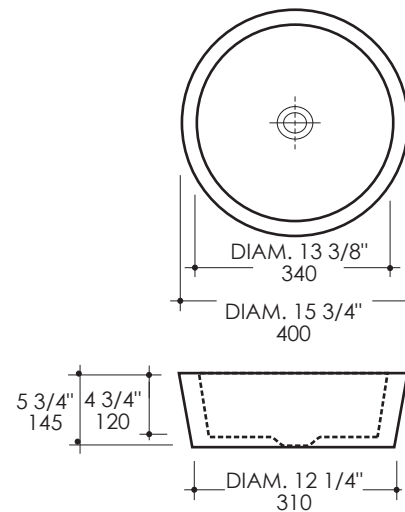

Stone Sink Item #ST005

Features:

- Stone round sink without overflow
- Vessel installation
- Recommended oversized European drain (i.e. item #7100-13)
- Current cut-out template can be requested
- Can be installed to meet ADA compliance

Finish Options:

- CM - Crema Marfil
- WH - White Carrara

Product Specifications:

Notes:

Drawings provided herein are meant to give the user an idea of the product and are not made to scale. The size in inches is rounded up to the nearest 1/16". Slight variances can often occur with porcelain and woodwork. Therefore, LACAVA will not be held responsible for any cutouts, countertops, or furniture made without the actual product or template from LACAVA.