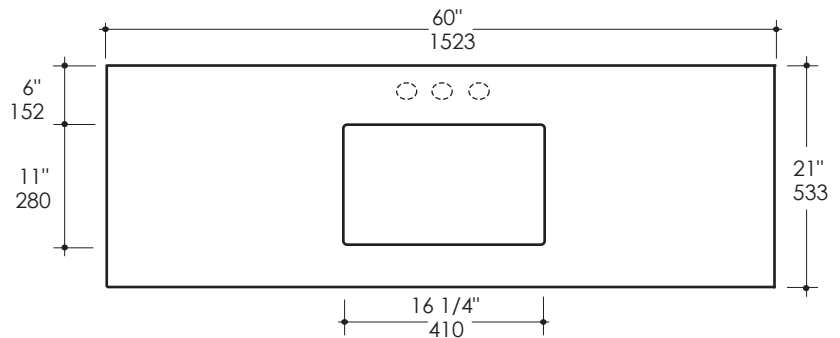

Faucet Hole Options:

00 - None
01 - One - centered behind the lavatory
02 - Two, center and right - centered behind the lavatory
03 - Three in 8" spread - centered behind the lavatory

Finish Options:

STONE

WH -Bianco
LN - Linac
SL - Athens
BN - Storm

QUARTZ

PR - Puro
FS - Fossil
AH - Ash
CA - Crema

SOLID SURFACE

SW - Snow
NN - Linen

Product Specifications:

Notes:

Drawings provided herein are meant to give the user an idea of the product and are not made to scale. The size in inches is rounded up to the nearest 1/16". Slight variances can often occur with porcelain and woodwork. Therefore, LACAVA will not be held responsible for any cutouts, countertops, or furniture made without the actual product or template from LACAVA. Differences in color, grain, appearance and texture are inherent in all natural woodwork, and should be expected. Variances in these qualities are not deemed manufacturing defects, and will not be accepted as valid reasons to return or exchange any LACAVA woodwork. Plumbing specifications are only a guideline and may need to be altered based on the application.