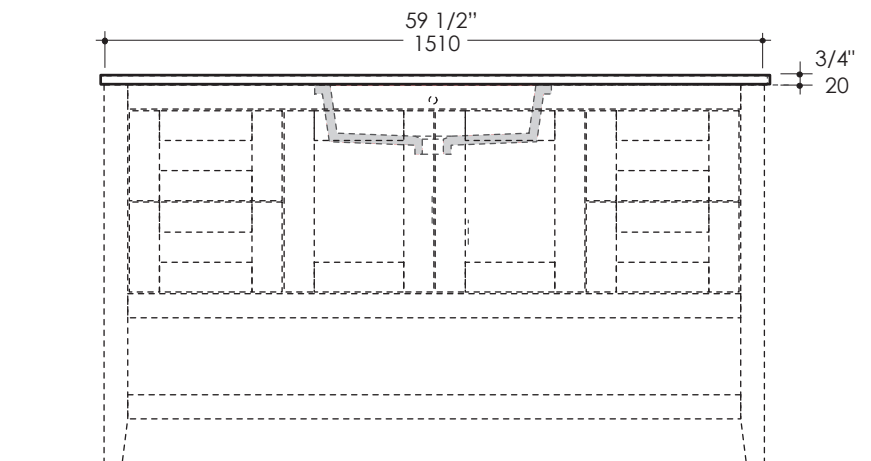

Faucet Hole Options:

00 - None
01 - One - centered behind the lavatory
02 - Two, center and right - centered behind the lavatory
03 - Three in 8" spread - centered behind the lavatory

Finish Options:

STONE

WH -Bianco
LN - Linac
SL - Athens
BN - Storm

QUARTZ

PR - Puro
FS - Fossil
AH - Ash
CA - Crema

SOLID SURFACE

SW - Snow
NN - Linen

Product Specifications:

Notes:

Drawings provided herein are meant to give the user an idea of the product and are not made to scale. The size in inches is rounded up to the nearest 1/16". Slight variances can often occur with porcelain and woodwork. Therefore, LACAVA will not be held responsible for any cutouts, countertops, or furniture made without the actual product or template from LACAVA. Differences in color, grain, appearance and texture are inherent in all natural woodwork, and should be expected. Variances in these qualities are not deemed manufacturing defects, and will not be accepted as valid reasons to return or exchange any LACAVA woodwork. Plumbing specifications are only a guideline and may need to be altered based on the application.