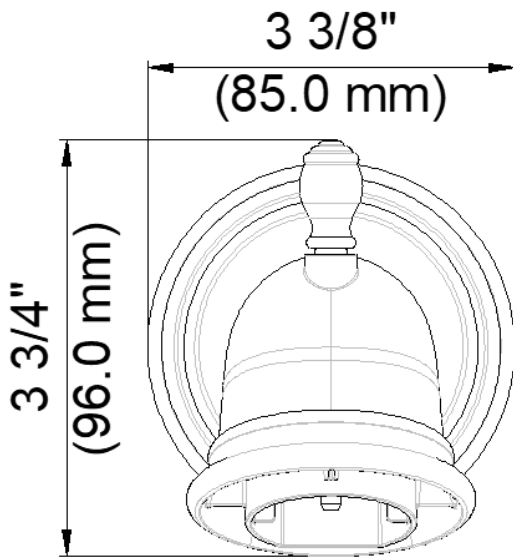

Contact your sales representative for more information or visit our website at luxartcollection.com

Diverter Tub Spout

Bec inverseur

Vertedor de bañera con cambiador

Product Specifications

LUXART.

Elegant

**EBSPOUT-CP
EBSPOUT-BN
EBSPOUT-ORB
EBSPOUT-PN
EBSPOUT-BLM**