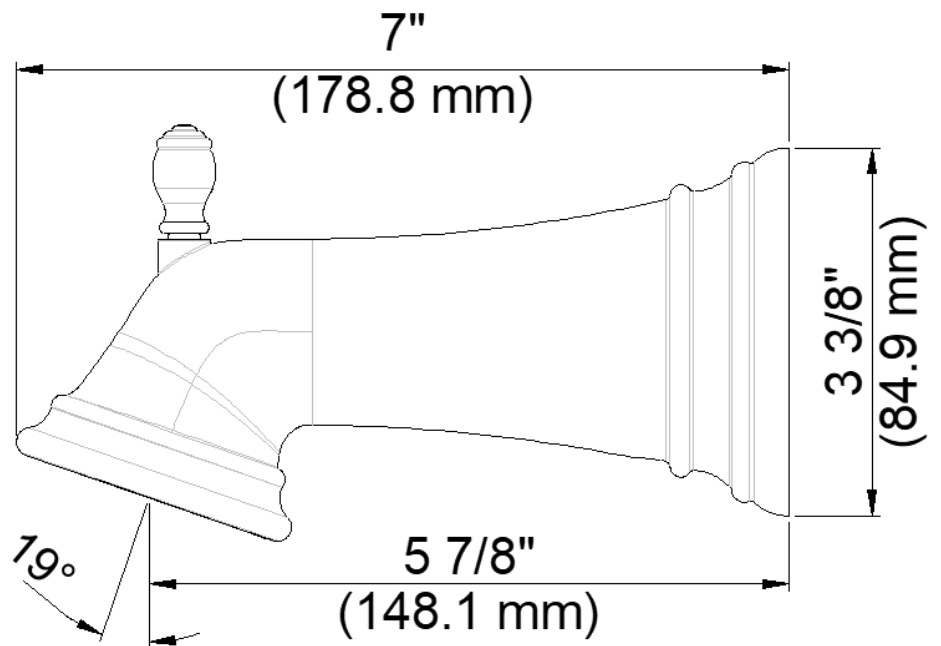

Contact your sales representative for more information or visit our website at luxartcollection.com

Diverter Tub Spout

Bec inverseur

Vertedor de bañera con cambiador

Product Specifications

LUXART.

Elegant

**EBSPOUT-CP
EBSPOUT-BN
EBSPOUT-ORB
EBSPOUT-PN
EBSPOUT-BLM**