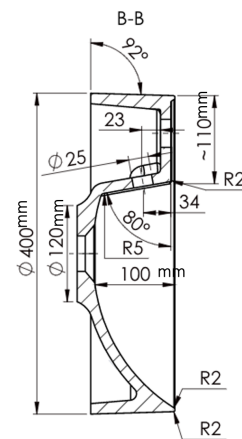

4 3/4" Above Counter Round Vessel Lavatory with Overflow

Product Specifications

LUXART.

MODERN

Features

- Mineral Composite
- Single hole faucet drilling
- Integrated overflow
- Template supplied
- Faucet not included

Overall Size

- W 400mm x D 400mm x H 122mm
W 15-3/4" x D 15-3/4" x H 4-3/4"

Compliance Certifications

- Meets or exceeds the following:
- IAPMO cUPC

Shipping

- GW 17.4lbs

LXVES1616 White Round Vessel Lavatory