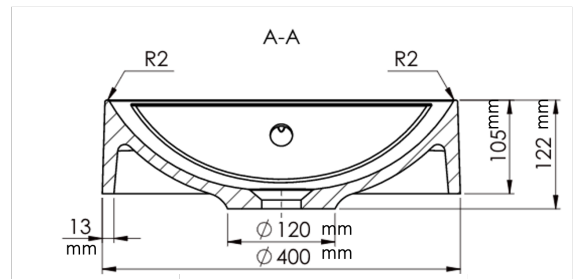

4 3/4" Above Counter Round Vessel Lavatory with Overflow

Product Specifications

LUXART.

MODERN

Features

- Mineral Composite
- Single hole faucet drilling
- Integrated overflow
- Template supplied
- Faucet not included

Overall Size

- W 400mm x D 400mm x H 122mm
W 15-3/4" x D 15-3/4" x H 4-3/4"

Compliance Certifications

- Meets or exceeds the following:
- IAPMO cUPC

Shipping

- GW 17.4lbs

LXVES1616 White Round Vessel Lavatory