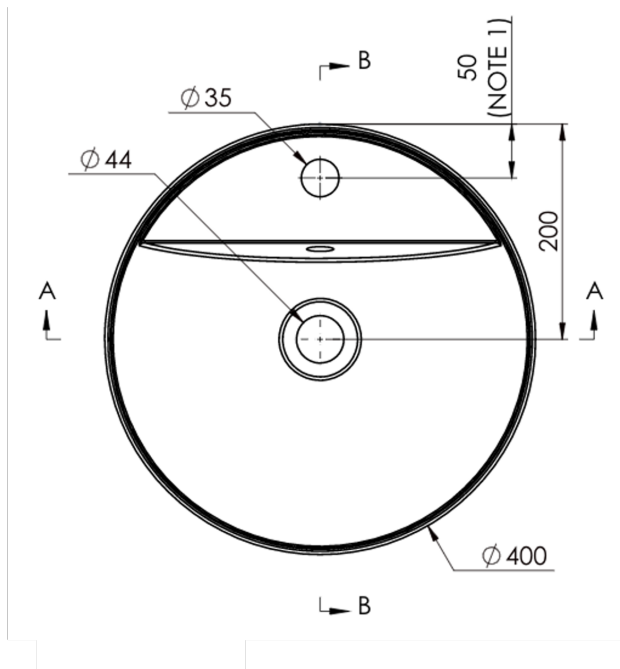

4 3/4" Above Counter Round Vessel Lavatory with Overflow

Product Specifications

LUXART.

MODERN

Features

- Mineral Composite
- Single hole faucet drilling
- Integrated overflow
- Template supplied
- Faucet not included

Overall Size

- W 400mm x D 400mm x H 122mm
W 15-3/4" x D 15-3/4" x H 4-3/4"

Compliance Certifications

- Meets or exceeds the following:
- IAPMO cUPC

Shipping

- GW 17.4lbs

LXVES1616 White Round Vessel Lavatory