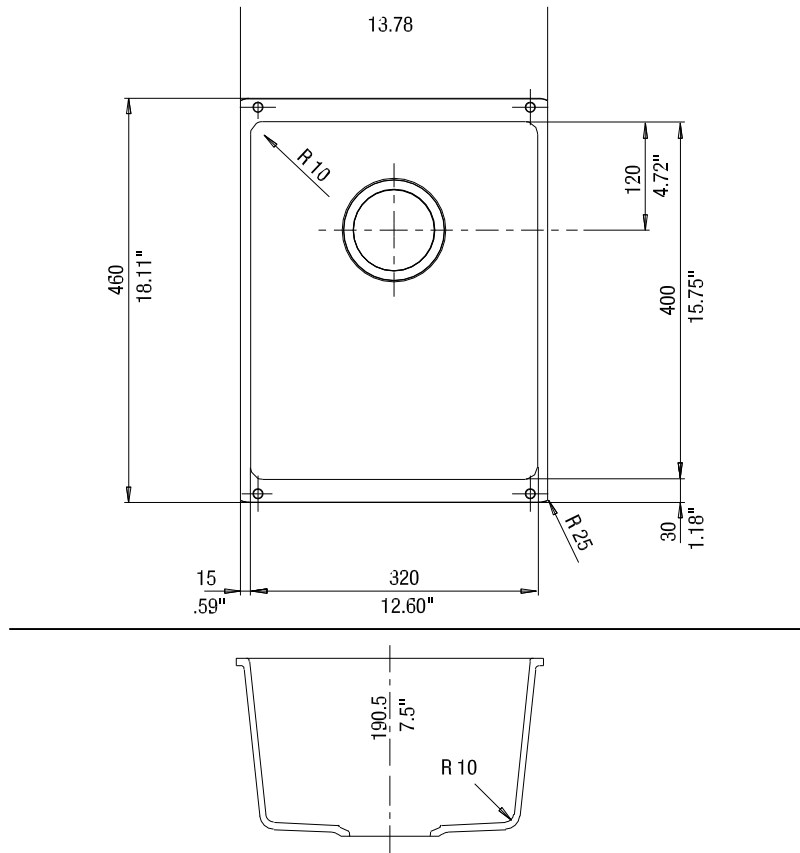

SILGRANIT®
Single Bowl Undermount
Product Specifications

LUXART®

Contact your sales representative for more information or visit our website at luxartcollection.com

Revised 03-2017