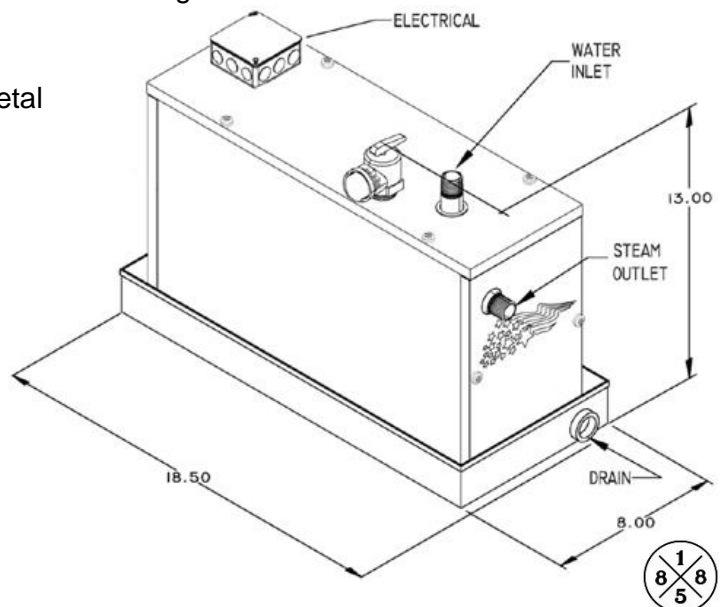

The steam generator shall approximately be 18.5" x 8" x 13.0" in dimension. The generator tank shall be made from stainless steel the controller 5.5" x 3.4" x 3/4", and the steam head 2.5"Dia x 2".

| Shipping Information: |           |
|-----------------------|-----------|
| Weight.....           | 28 lbs.   |
| Length.....           | 21 in.    |
| Width.....            | 10.32 in. |
| Height.....           | 14 in.    |

## INSTALLATION NOTES

Install this generator according to the supplied installation guide. Follow local plumbing and electrical codes. Unit must be accessible.

Generator is factory sized: L x W x H = Cubic Feet. Choose the appropriate generator. For every additional foot of ceiling height over 8 ft, use the next larger generator. Always round up when calculating the total cubic feet.