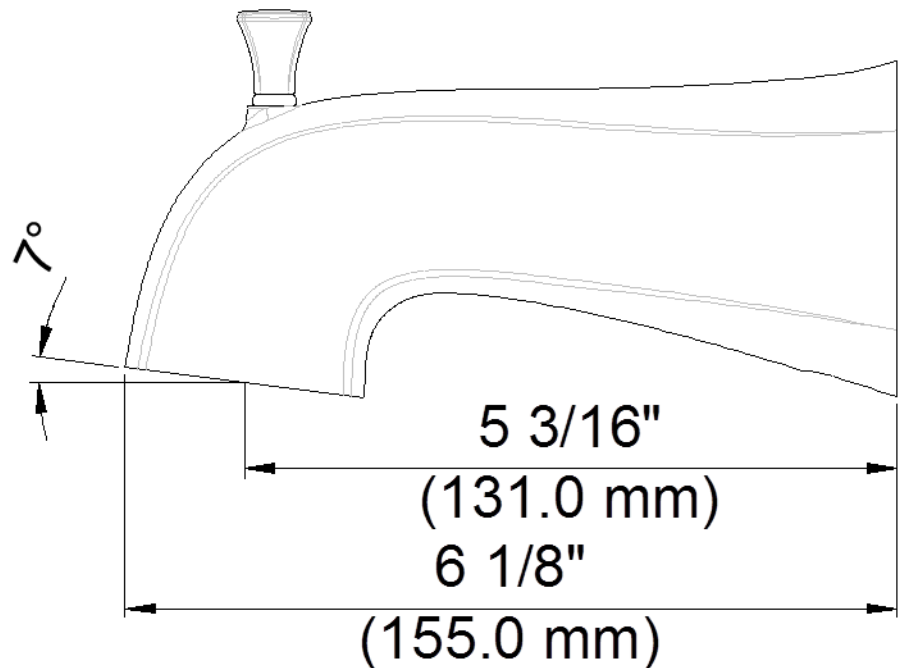

Contact your sales representative for more information or visit our website at luxartcollection.com

Diverter Tub Spout

Bec inverseur

Vertedor de bañera con cambiador

Product Specifications

LUXART®

Poydras®

POSPOUT-CP
POSPOUT-BN
POSPOUT-ORB
POSPOUT-PN