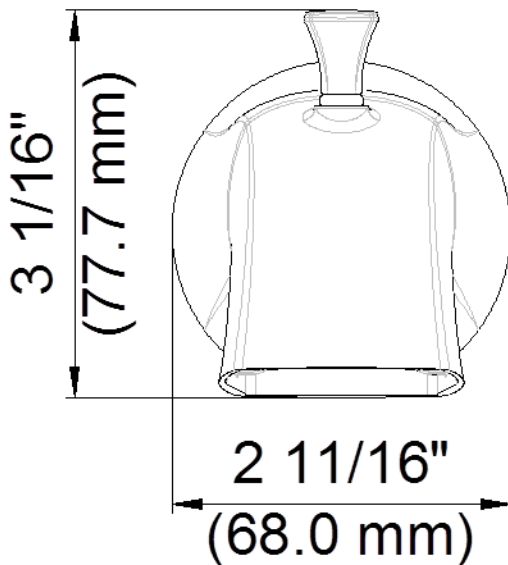

Contact your sales representative for more information or visit our website at luxartcollection.com

Diverter Tub Spout

Bec inverseur

Vertedor de bañera con cambiador

Product Specifications

LUXART®

Poydras®

POSPOUT-CP
POSPOUT-BN
POSPOUT-ORB
POSPOUT-PN