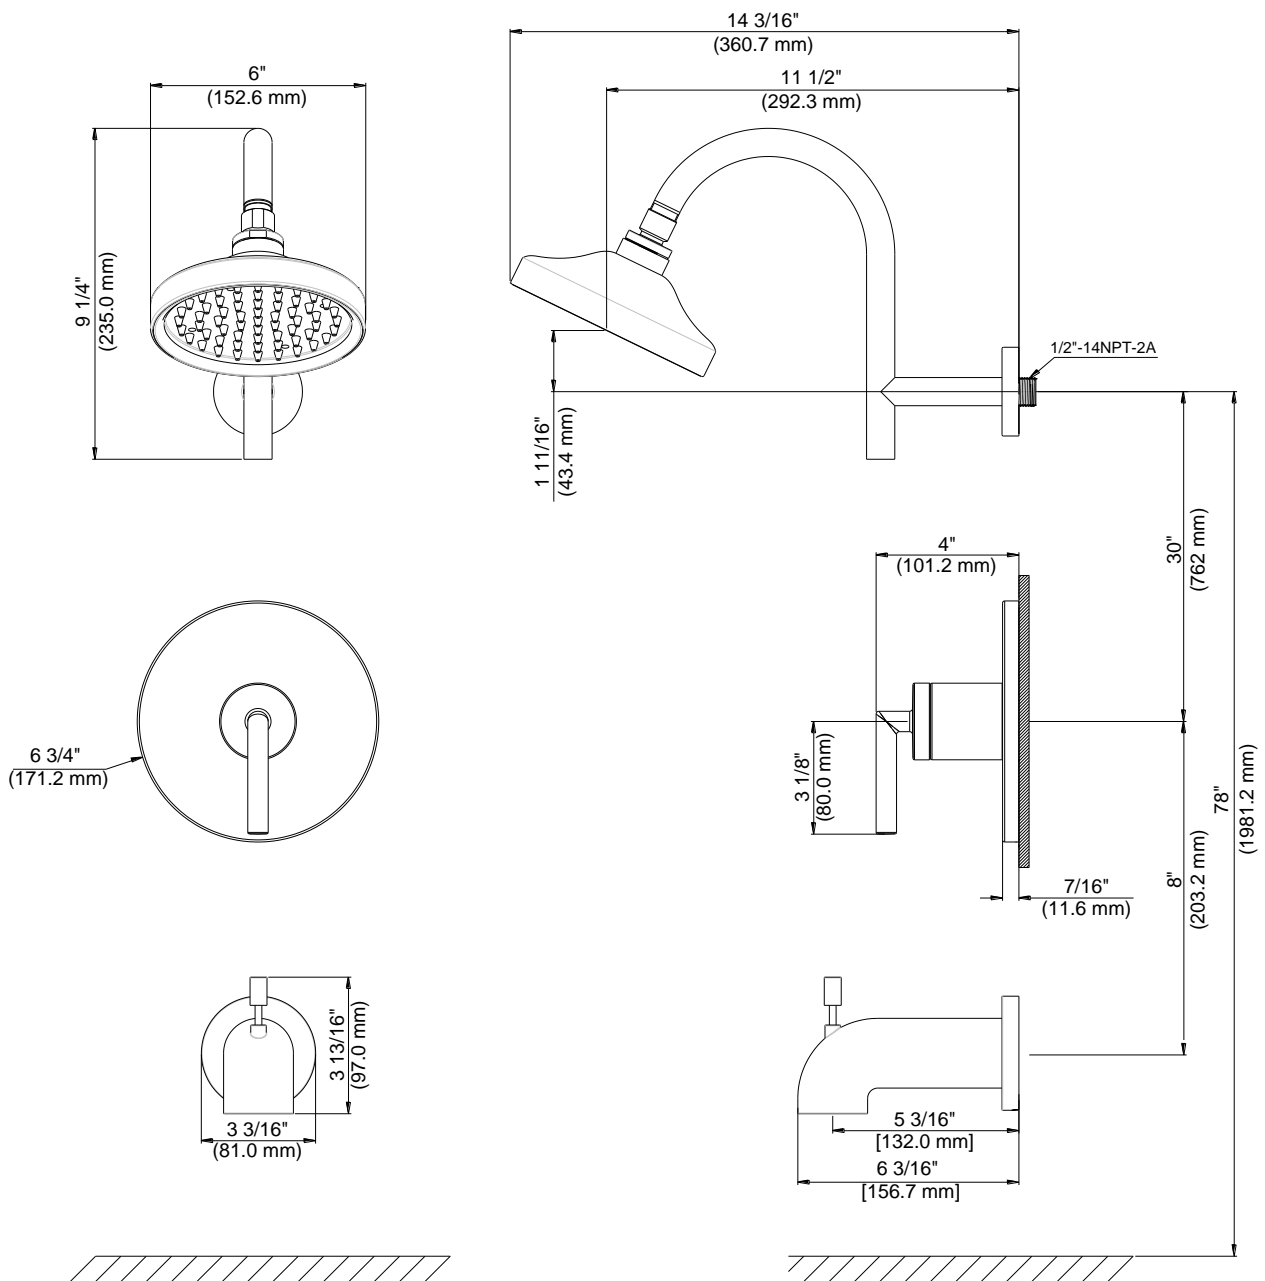

Tub & Shower Trim

Garniture pour baignoire et douche
Piezas exteriores para bañera y ducha

Product Specifications

LUXART®

AERRO®

A411TOV-CP
A411TOV-BN
A411TOV-BLM
A411TOV-PBB

Contact your sales representative for more information or visit our website at luxartcollection.com