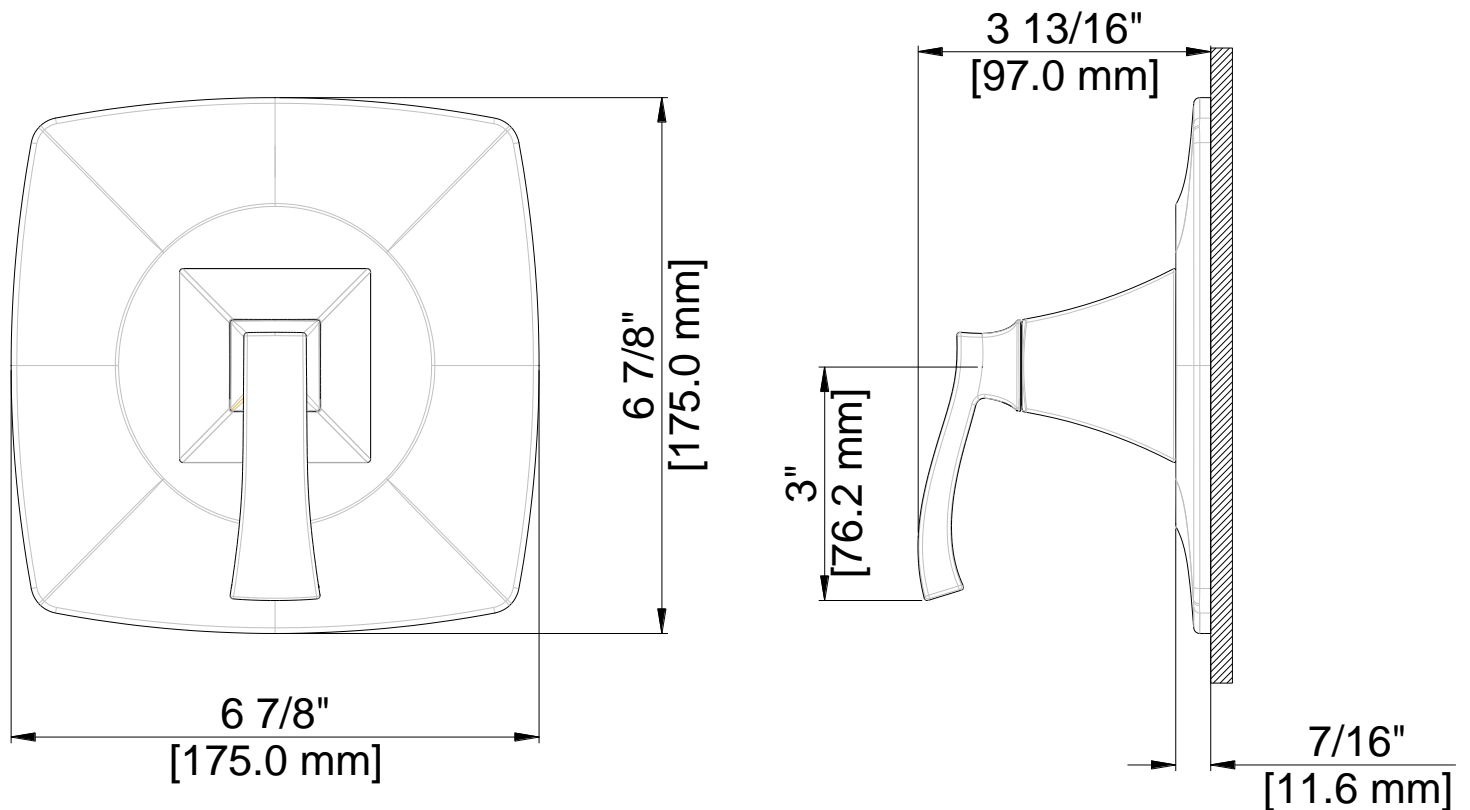

Valve Only Trim

Garniture robinet seulement
Pieza exterior para válvula

Product Specifications

LUXART®

VELERO®

VE511TLSHV-CP
VE511TLSHV-BN
VE511TLSHV-ORB

Contact your sales representative for more information or visit our website at luxartcollection.com