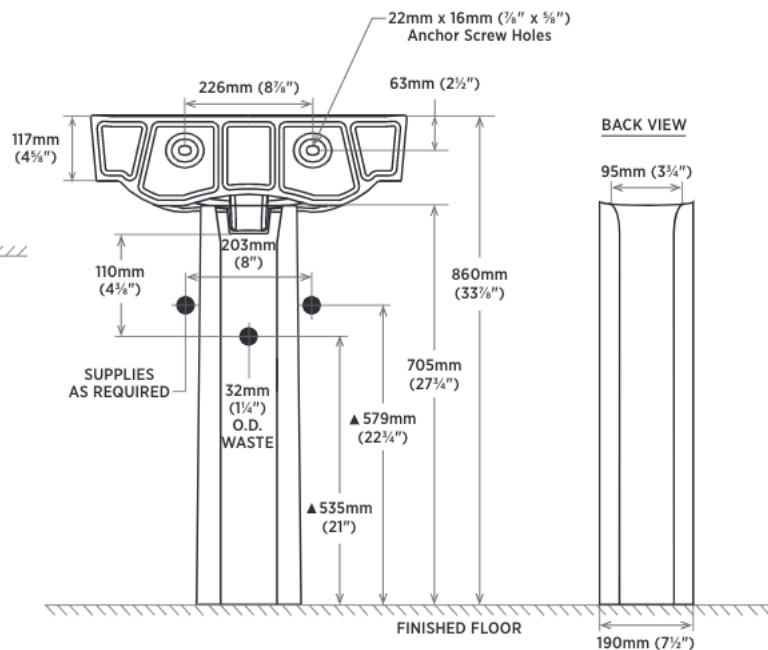

Pedestal Lavatory

Product Specifications

Features

- Vitreous china
- Rear overflow hole
- Single, hole, 4", or 8" faucet center
- Mounting hardware supplied
- Faucet not included

Overall Size

- 560mm W x 472mm D x 860mm H 22" W x 18½" D x 33⅞" H

Compliance Certifications

- Meets or exceeds the following:
- IAPMO cUPC
- ASME A112.19.2 / CSA B45.1

Shipping

Basin:

- Cube 2.63
- GW 43 lbs

Leg:

- Cube 0.8
- GW 24 lbs

LXS10010 White Basin Single Hole
LXS10011 White Basin 4" Center Faucet
LXS10012 White Basin 8" Center Faucet
LXS10013 Pedestal Leg