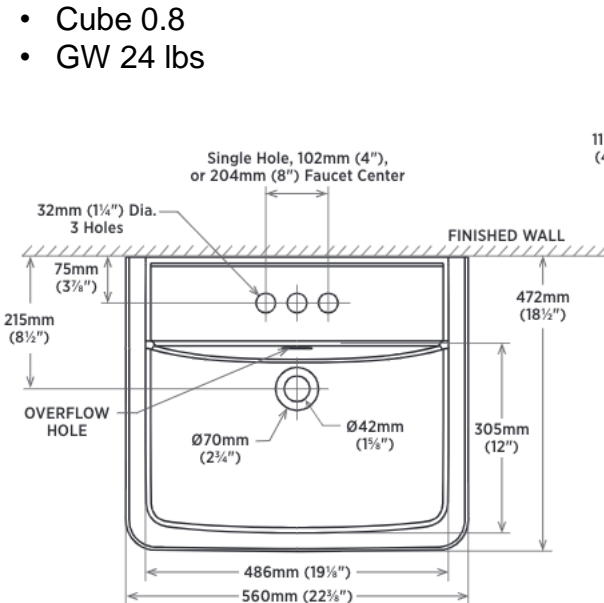

Pedestal Lavatory

Product Specifications

Features

- Vitreous china
- Rear overflow hole
- Single, hole, 4", or 8" faucet center
- Mounting hardware supplied
- Faucet not included

Overall Size

- 560mm W x 472mm D x 860mm H 22" W x 18½" D x 33⅞" H

Compliance Certifications

- Meets or exceeds the following:
- IAPMO cUPC
- ASME A112.19.2 / CSA B45.1

Shipping

Basin:

- Cube 2.63
- GW 43 lbs

Leg:

- Cube 0.8
- GW 24 lbs

LXS10010 White Basin Single Hole
LXS10011 White Basin 4" Center Faucet
LXS10012 White Basin 8" Center Faucet
LXS10013 Pedestal Leg